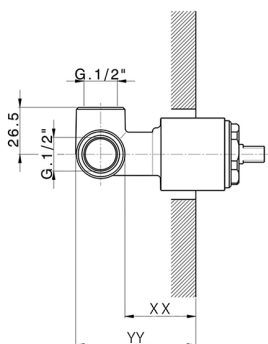

Exposed part for concealed S.L. shower valve HARLOCK_HC003000

MODEL **HC003000**

Exposed part for concealed S.L. shower valve, without concealed part, for item ZB005300

AVAILABLE FINISHINGS

-  **21** 21 Chrome
-  **2P** 2P Rose Gold
-  **2Q** 2Q Black Titanium
-  **40** 40 Matt Black
-  **4Q** 4Q Matt White
-  **6T** 6T Chrome/Matt Black

CHARACTERISTICS

Installation **Concealed**
 Required concealed parts **ZB005300**

Exposed part for concealed S.L. shower valve HARLOCK_HC003000

HC003000

<https://en.huberitalia.com/exposed-part-for-concealed-s-l-shower-valve-harlock-hc003000>

Concealed single lever shower valve CONCEALED_ZB005300

MODEL **ZB005300**

Concealed single lever shower valve, 1/2" Concealed shower mixer, without trim kit

AVAILABLE FINISHINGS

04 04 Without finishing

CHARACTERISTICS

Installation	Concealed
Cartridge Spare Parts	ZZ94035000
35 mm Cartridge	
Concealed	1

Piastra/Plate/Plaque/Platte/Placa
 2-3mm: XX 27-47 YY 54-74
 10mm: XX 16-40 YY 43-68

2024-12-18