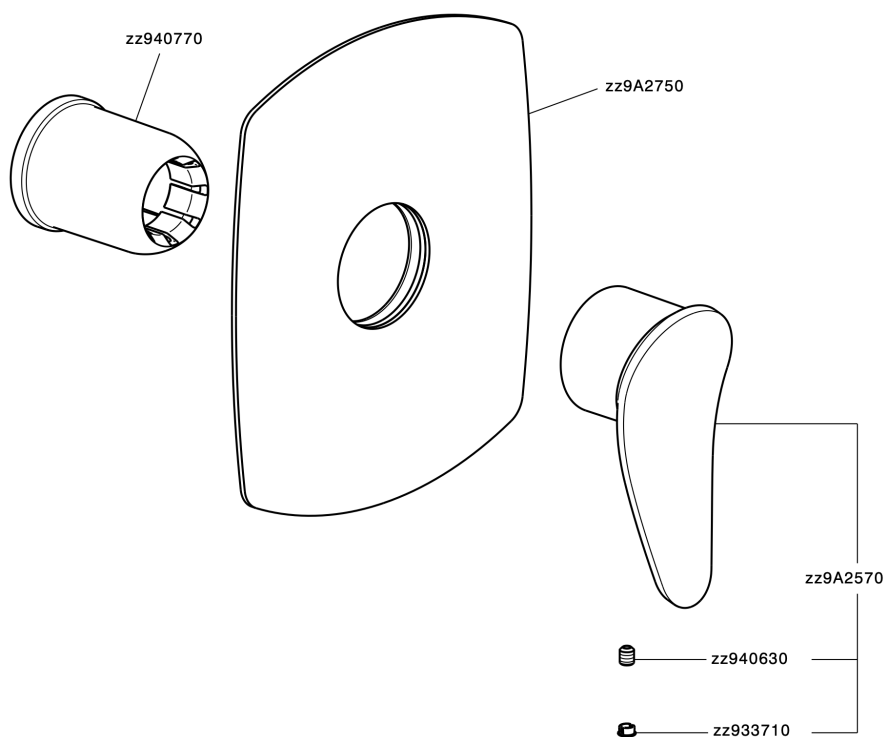

Exposed part for concealed S.L. shower valve HARLOCK_HC003000

MODEL **HC003000**

Exposed part for concealed S.L. shower valve, without concealed part, for item ZB005300

AVAILABLE FINISHINGS

-  **21** 21 Chrome
-  **2P** 2P Rose Gold
-  **2Q** 2Q Black Titanium
-  **40** 40 Matt Black
-  **4Q** 4Q Matt White
-  **6T** 6T Chrome/Matt Black

CHARACTERISTICS

Installation **Concealed**
 Required concealed parts **ZB005300**

Exposed part for concealed S.L. shower valve HARLOCK_HC003000

HC003000

<https://en.huberitalia.com/exposed-part-for-concealed-s-l-shower-valve-harlock-hc003000>

Concealed single lever shower valve CONCEALED_ZB005300

MODEL **ZB005300**

Concealed single lever shower valve, 1/2" Concealed shower mixer, without trim kit

AVAILABLE FINISHINGS

04 04 Without finishing

CHARACTERISTICS

Installation	Concealed
Cartridge Spare Parts	ZZ94035000
35 mm Cartridge	
Concealed	1

Piastra/Plate/Plaque/Platte/Placa
 2-3mm: XX 27-47 YY 54-74
 10mm: XX 16-40 YY 43-68

2024-12-18