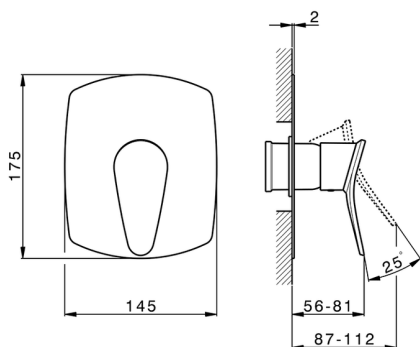

Exposed part for concealed S.L. shower valve HARLOCK_HC003000

MODEL **HC003000**

Exposed part for concealed S.L. shower valve, without concealed part, for item ZB005300

AVAILABLE FINISHINGS

-  **21** 21 Chrome
-  **2P** 2P Rose Gold
-  **2Q** 2Q Black Titanium
-  **40** 40 Matt Black
-  **4Q** 4Q Matt White
-  **6T** 6T Chrome/Matt Black

CHARACTERISTICS

Installation **Concealed**
 Required concealed parts **ZB005300**

Exposed part for concealed S.L. shower valve HARLOCK_HC003000

HC003000

<https://en.huberitalia.com/exposed-part-for-concealed-s-l-shower-valve-harlock-hc003000>

Concealed single lever shower valve CONCEALED_ZB005300

MODEL **ZB005300**

Concealed single lever shower valve, 1/2" Concealed shower mixer, without trim kit

AVAILABLE FINISHINGS

04 04 Without finishing

CHARACTERISTICS

Installation	Concealed
Cartridge Spare Parts	ZZ94035000
35 mm Cartridge	
Concealed	1

Piastra/Plate/Plaque/Platte/Placa
 2-3mm: XX 27-47 YY 54-74
 10mm: XX 16-40 YY 43-68

2024-12-18