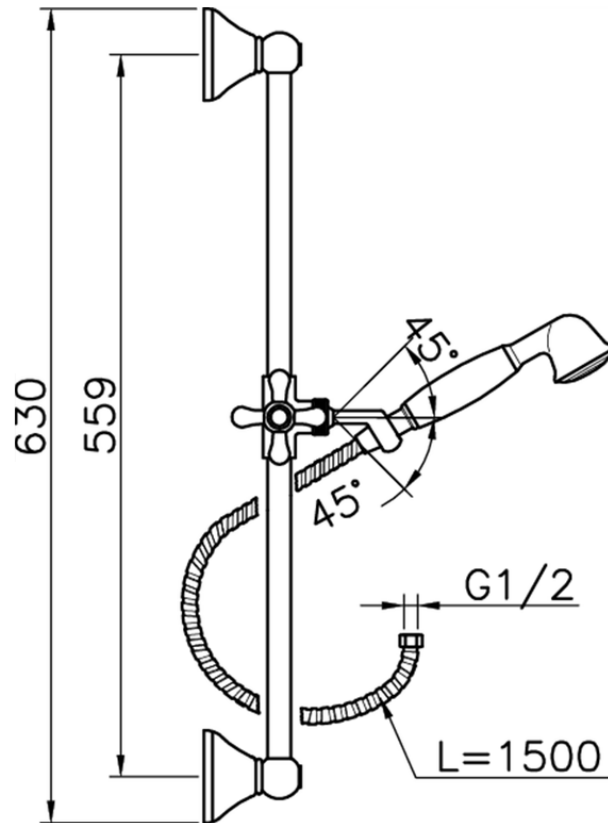

Croisette showerset SHOWER_62.07H.

62.07H.

<https://en.huberitalia.com/croisette-showerset-shower-62-07h>

2026-06-26