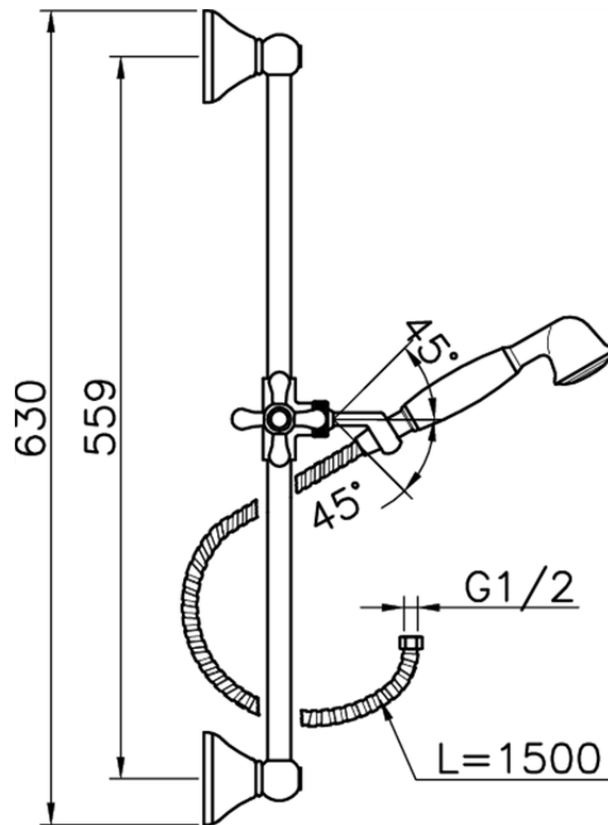

Croisette showerset SHOWER_62.07H.

62.07H.

<https://en.huberitalia.com/croisette-showerset-shower-62-07h>

2026-05-17