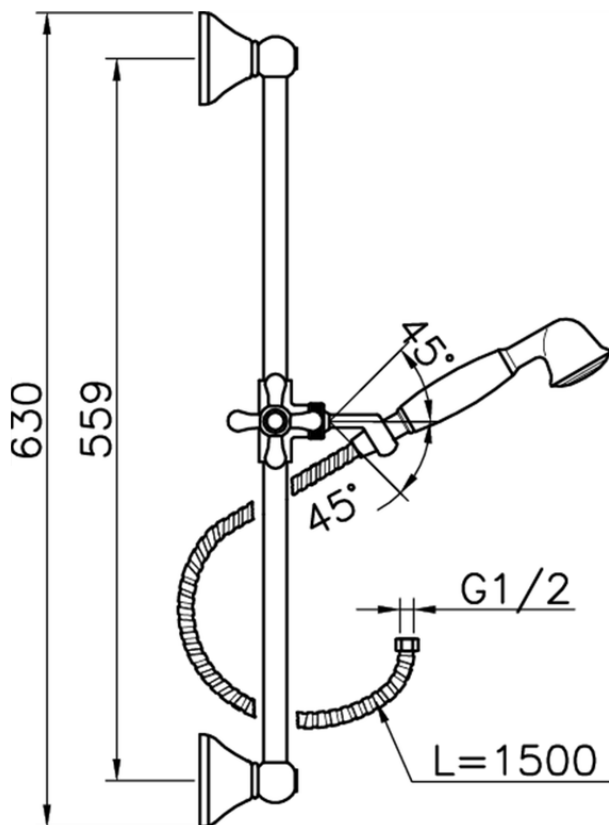

Croisette showerset SHOWER_62.07H.

62.07H.

<https://en.huberitalia.com/croisette-showerset-shower-62-07h>

2026-03-18