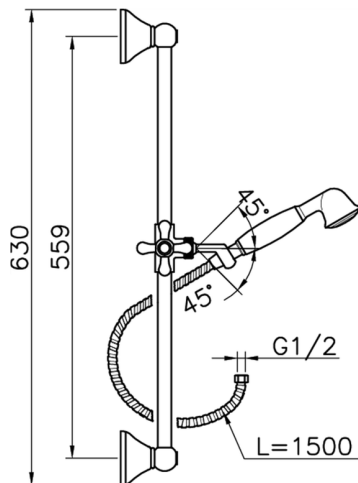

Croisette showerset SHOWER_62.07H.

MODEL **62.07H.**

Croisette showerset, 56 cm Sliding rail bar with sliding bracket, 53 mm Classic One Spray handshower, 150 cm Brass flexible hose

AVAILABLE FINISHINGS

-  **AG** AG Antique Gold
-  **BA** BA Old Bronze
-  **CR** CR Chrome
-  **2W** 2W Brushed Gold