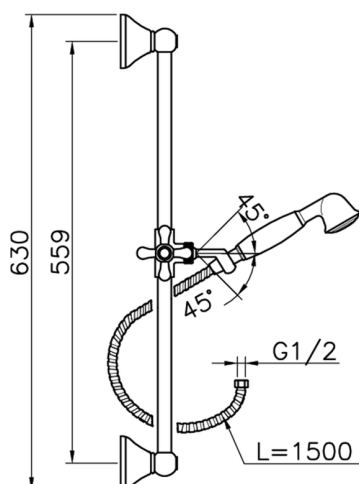

Croisette showeret SHOWER_62.07H.

MODEL **62.07H.**

Croisette showeret, 56 cm Sliding rail bar with sliding bracket, 53 mm Classic One Spray handshower, 150 cm Brass flexible hose

AVAILABLE FINISHINGS

-  **AG** AG Antique Gold
-  **BA** BA Old Bronze
-  **CR** CR Chrome
-  **2W** 2W Brushed Gold