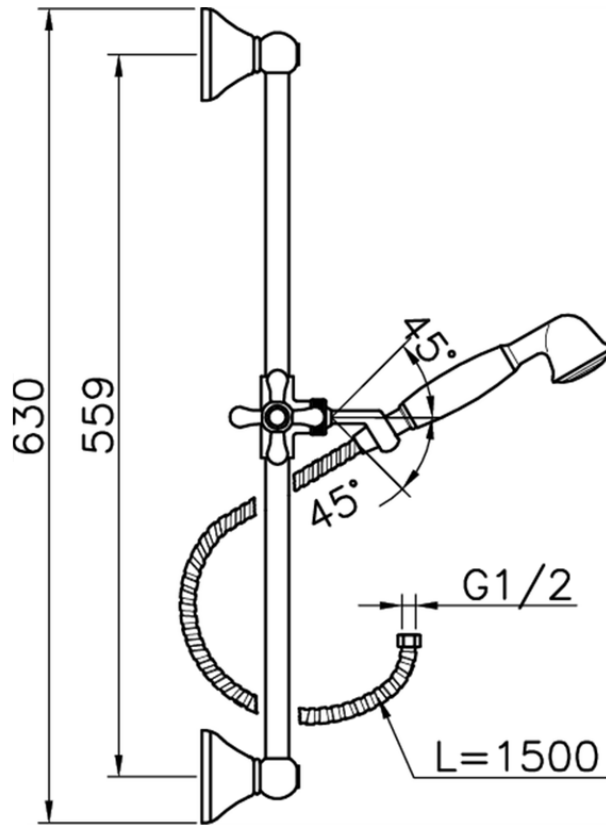

## Croisette showerset SHOWER\_62.07H.

62.07H.

<https://en.huberitalia.com/croisette-showerset-shower-62-07h>

2026-04-08