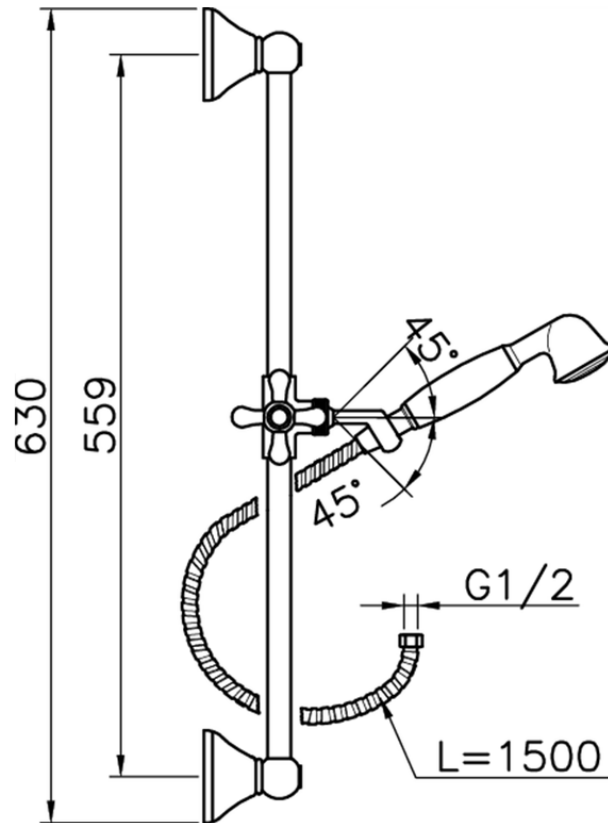

## Croisette showerset SHOWER\_62.07H.

62.07H.

<https://en.huberitalia.com/croisette-showerset-shower-62-07h>

2026-06-06