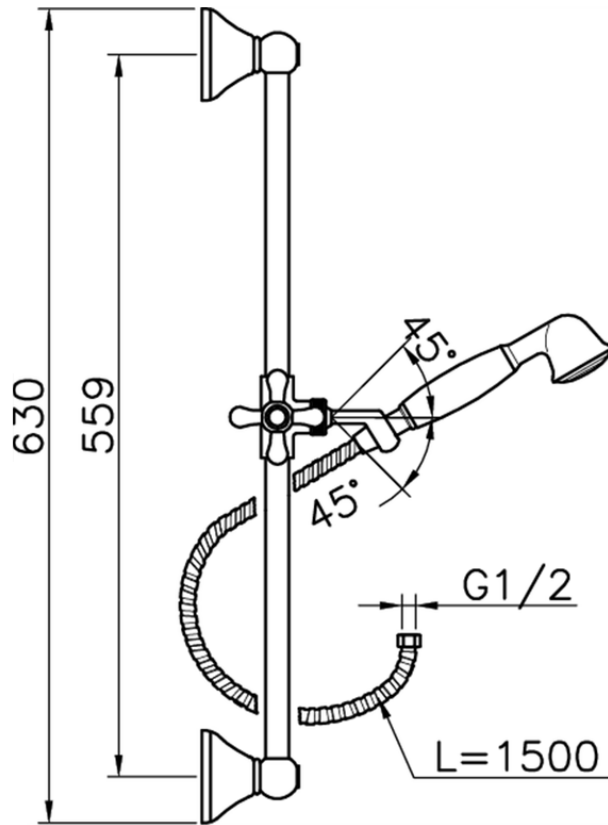

Croisette showerset SHOWER_62.07H.

62.07H.

<https://en.huberitalia.com/croisette-showerset-shower-62-07h>

2026-05-17