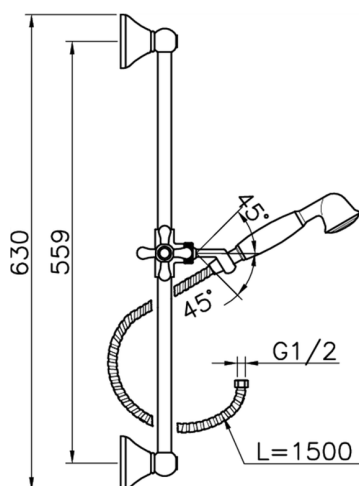

CHARACTERISTICS

2026-04-10