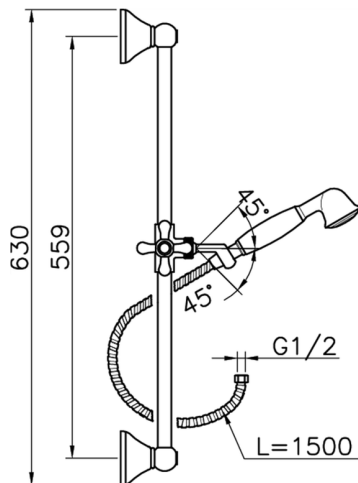

CHARACTERISTICS

2026-06-27