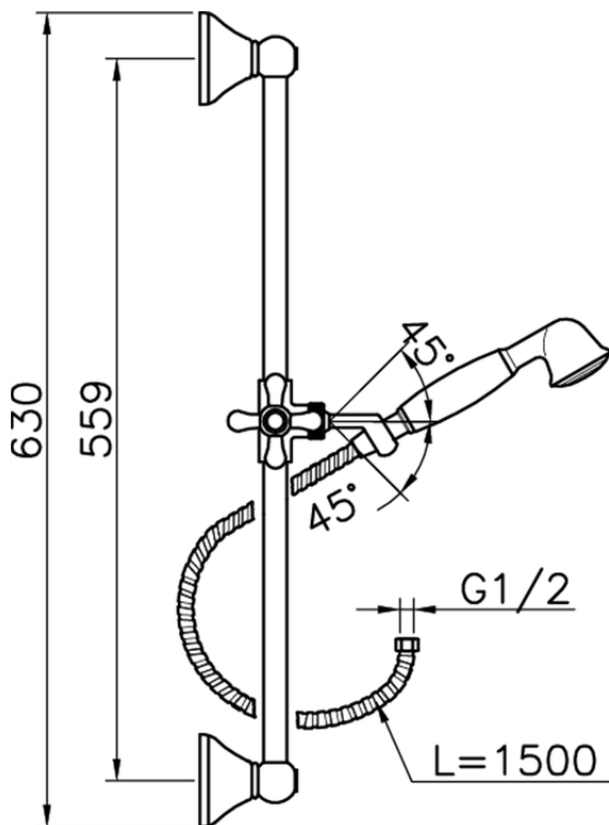

Croisette showerset SHOWER_62.07H.

62.07H.

<https://en.huberitalia.com/croisette-showerset-shower-62-07h>

2026-04-05