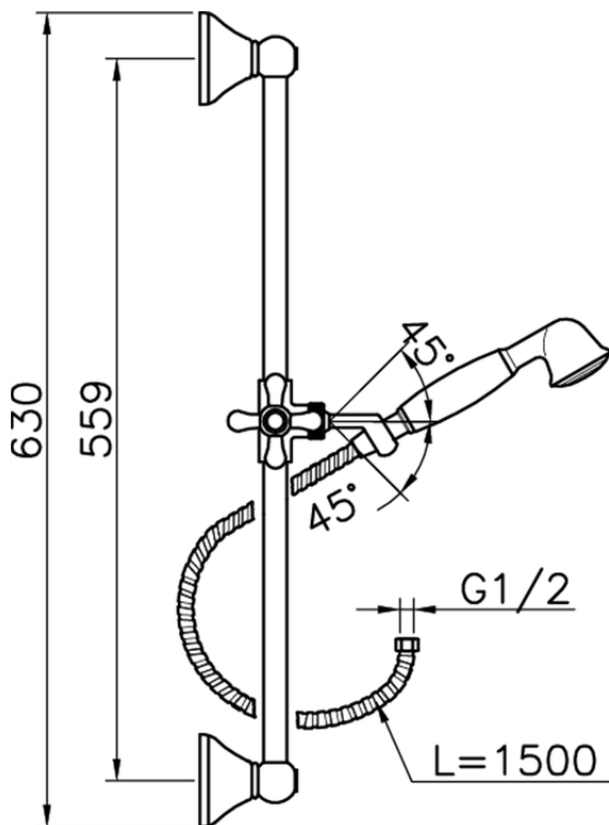

## Croisette showerset SHOWER\_62.07H.

62.07H.

<https://en.huberitalia.com/croisette-showerset-shower-62-07h>

2026-06-26