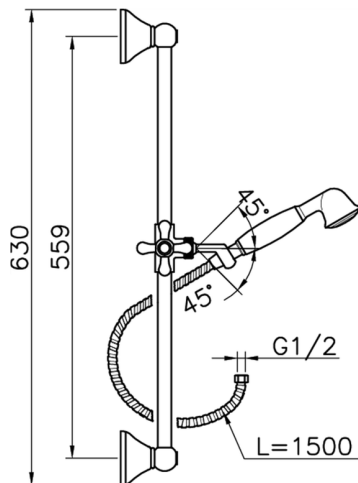

CHARACTERISTICS

2026-04-06