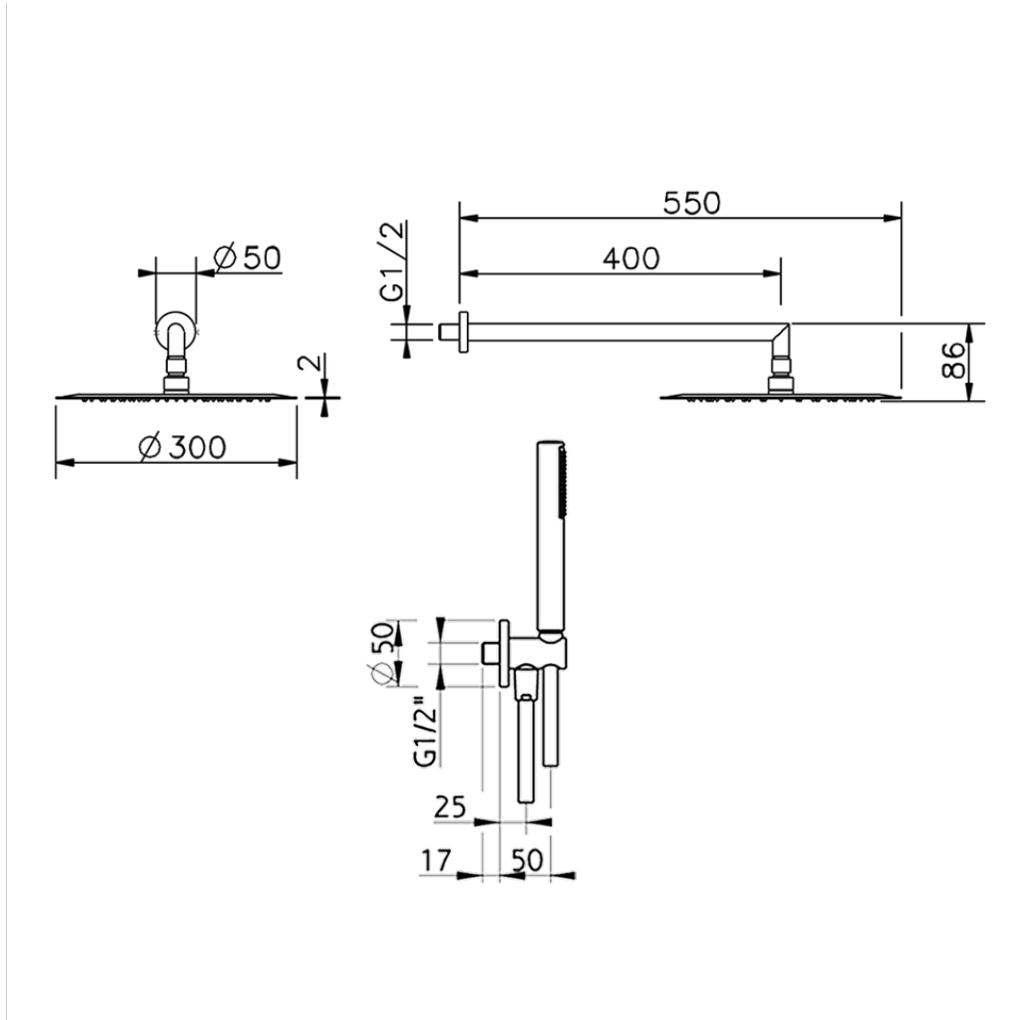

## Arm and Shower Set with wall elbow integrated SHOWER\_SS0K0030

SS0K0030

<https://en.huberitalia.com/arm-and-shower-set-with-wall-elbow-integrated-shower-ss0k0030>

2026-04-06