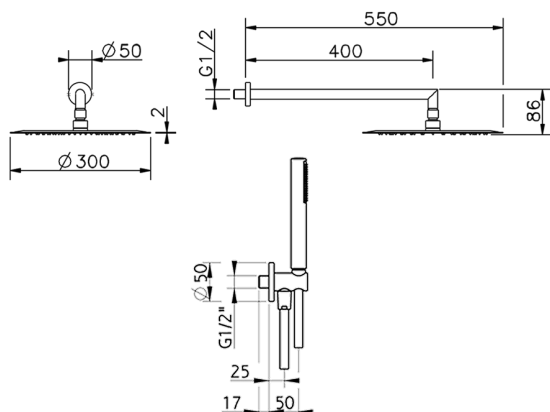

Arm and Shower Set with wall elbow integrated SHOWER_SS0K0030

MODEL **SS0K0030**

Arm and Shower Set with wall elbow integrated, 400 mm shower arm, 300 mm round showerhead 2 mm thick INOX, ABS D.26 mm minimalistic one spray handshower, 1/2" wall elbow, 150 cm smooth SILVERFLEX Flexible Hose

AVAILABLE FINISHINGS

CHARACTERISTICS

2026-04-08