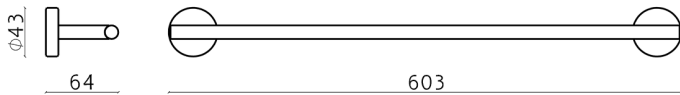

Towel holder LYNOX_LX090106

MODEL **LX090106**

Towel holder, Inox AISI 304

AVAILABLE FINISHINGS

 **D1** D1 Brushed Inox

CHARACTERISTICS

2024-12-18