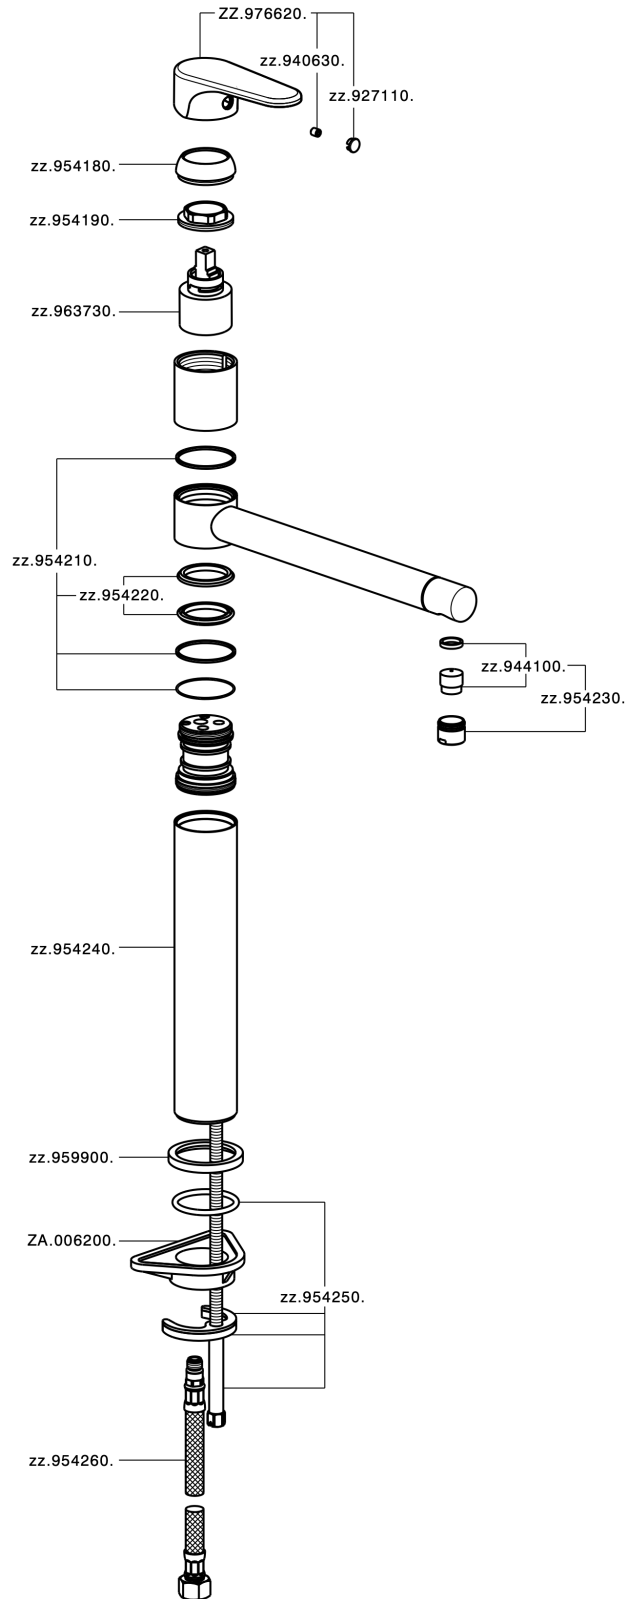

Single lever sink mixer Energysave KITCHEN_AH001585

AH001585

<https://en.huberitalia.com/single-lever-sink-mixer-energysave-kitchen-ah001585>

2026-06-26