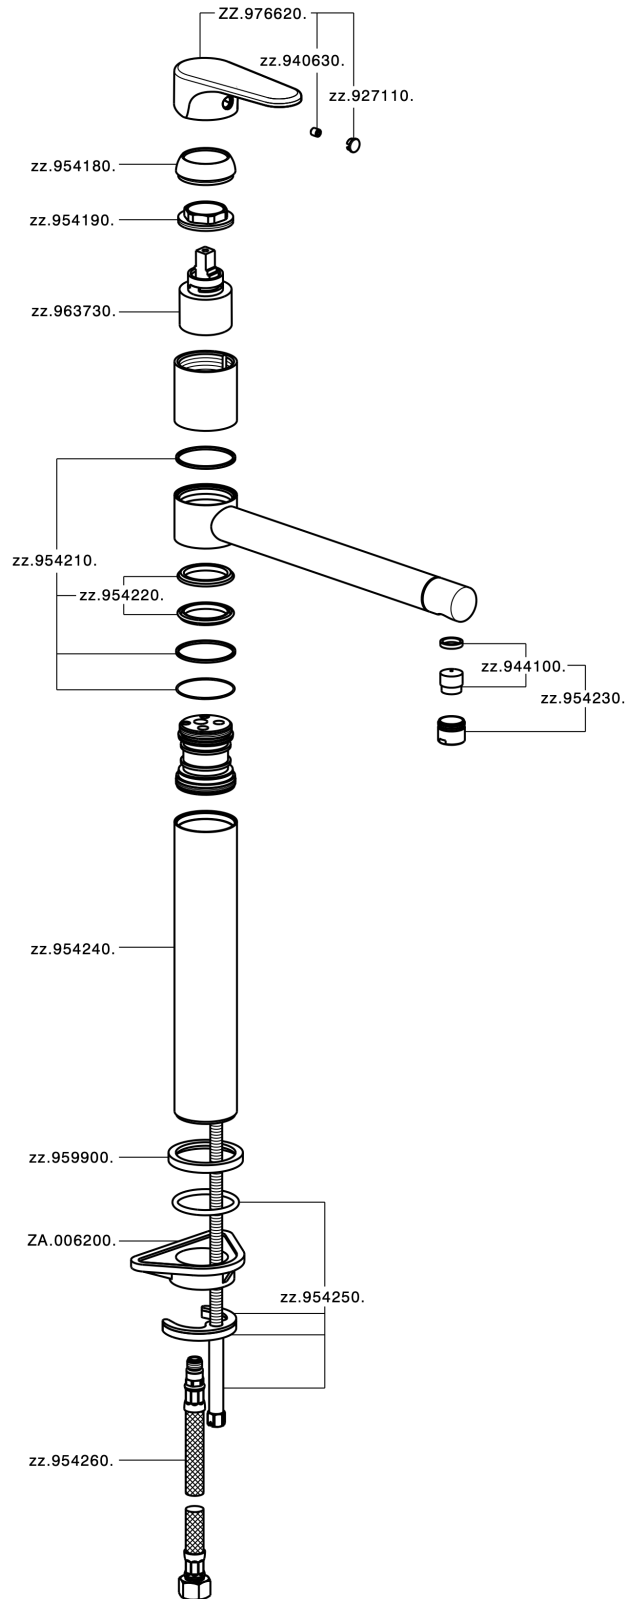

Single lever sink mixer Energysave KITCHEN_AH001585

AH001585

<https://en.huberitalia.com/single-lever-sink-mixer-energysave-kitchen-ah001585>

2026-06-06