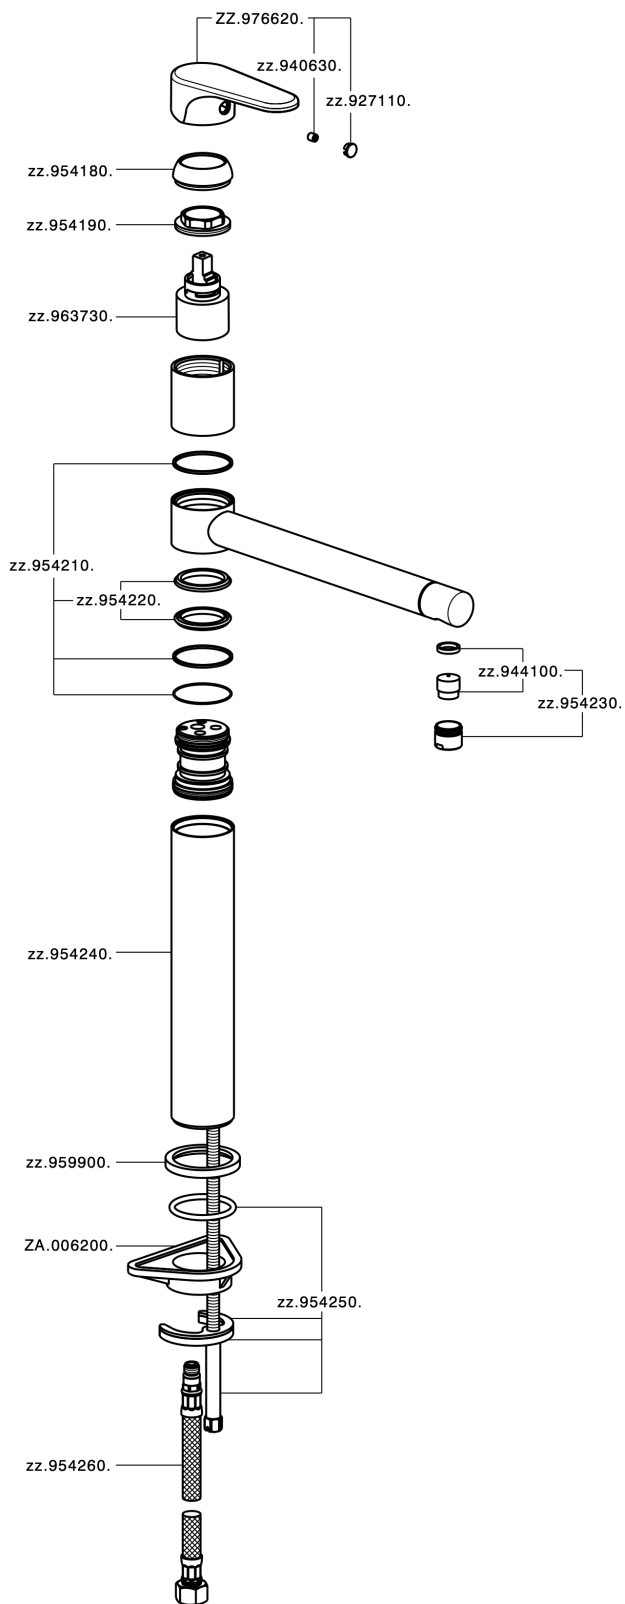

Single lever sink mixer Energysave KITCHEN_AH001585

AH001585

<https://en.huberitalia.com/single-lever-sink-mixer-energysave-kitchen-ah001585>

2026-05-16