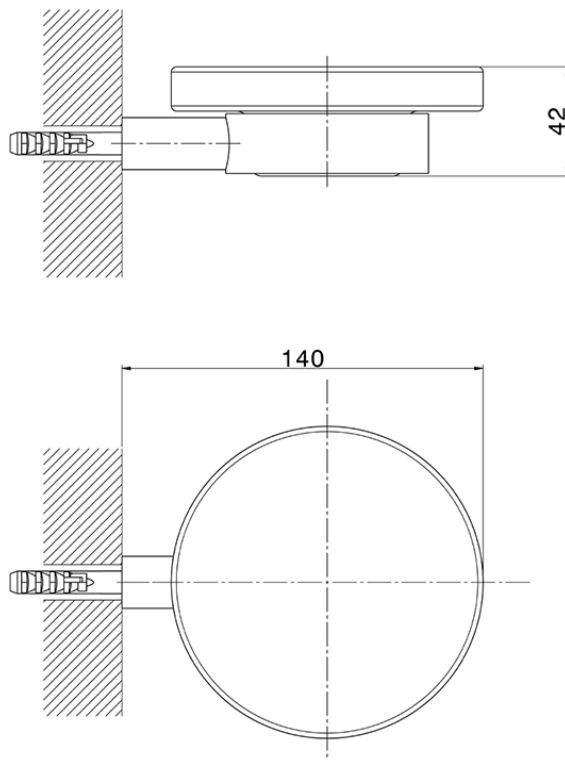

Wall mounted soap-dish_BATHROOM ACCESSORIES_SI090602

SI090602

<https://en.huberitalia.com/wall-mounted-soap-dish-bathroom-accessories-si090602>

2026-04-30