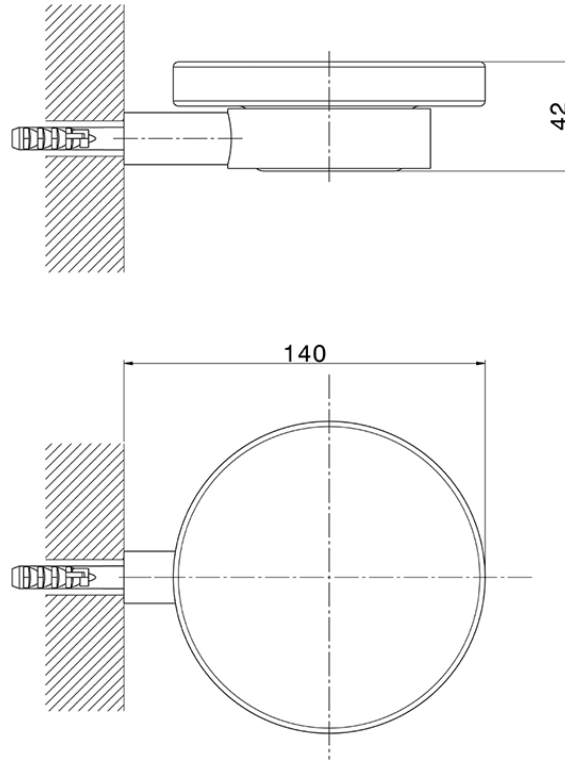

## Wall mounted soap-dish\_BATHROOM ACCESSORIES\_SI090602

SI090602

<https://en.huberitalia.com/wall-mounted-soap-dish-bathroom-accessories-si090602>

2026-05-26