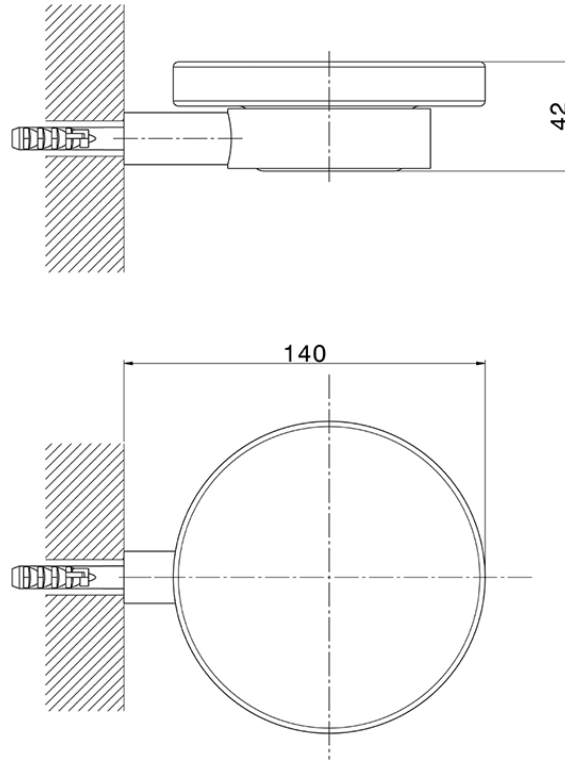

Wall mounted soap-dish_BATHROOM ACCESSORIES_SI090602

SI090602

<https://en.huberitalia.com/wall-mounted-soap-dish-bathroom-accessories-si090602>

2026-04-06