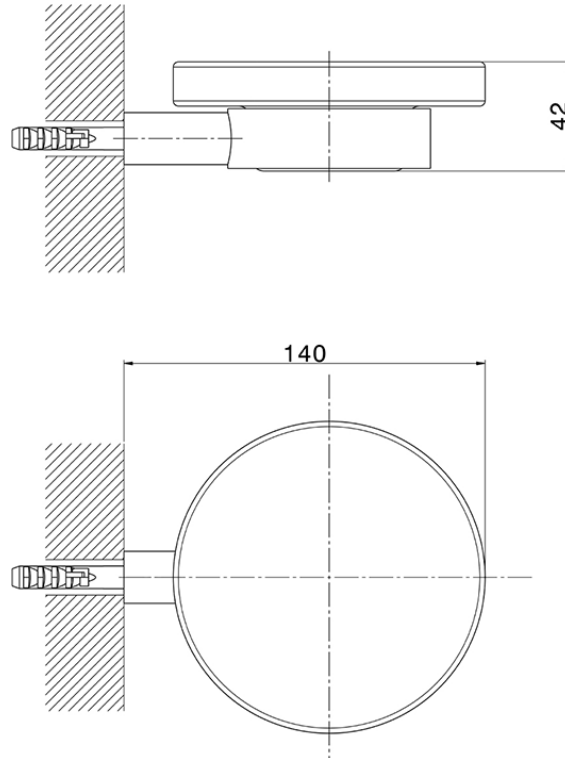

## Wall mounted soap-dish\_BATHROOM ACCESSORIES\_SI090602

SI090602

<https://en.huberitalia.com/wall-mounted-soap-dish-bathroom-accessories-si090602>

2026-05-26