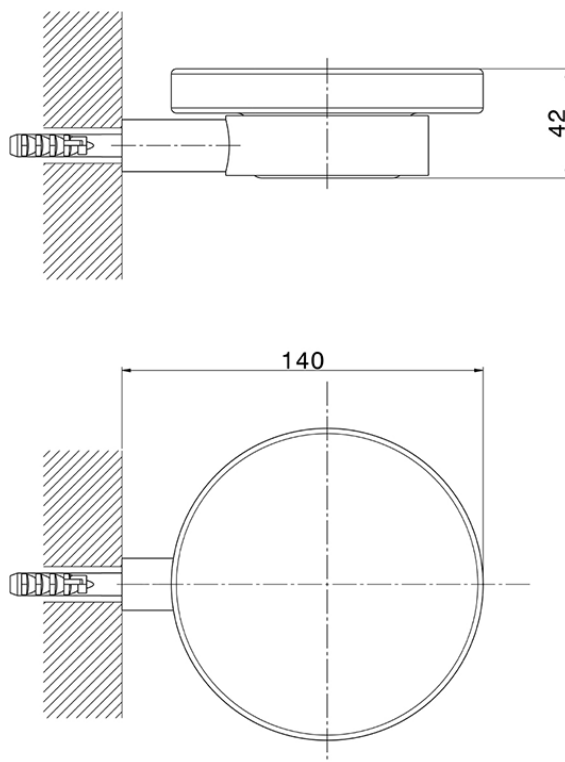

## Wall mounted soap-dish\_BATHROOM ACCESSORIES\_SI090602

SI090602

<https://en.huberitalia.com/wall-mounted-soap-dish-bathroom-accessories-si090602>

2026-04-06