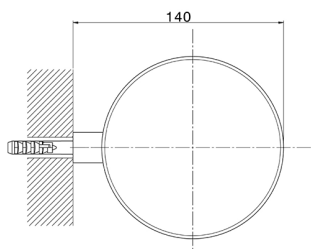

Wall mounted soap-dish_BATHROOM ACCESSORIES_SI090602

MODEL **SI090602**

Wall mounted soap-dish,ceramic basin wall

AVAILABLE FINISHINGS

-  **21** 21 Chrome
-  **2B** 2B Polished Nickel
-  **2F** 2F Brushed Nickel
-  **2P** 2P Rose Gold
-  **2Q** 2Q Black Titanium
-  **40** 40 Matt Black
-  **4Q** 4Q Matt White