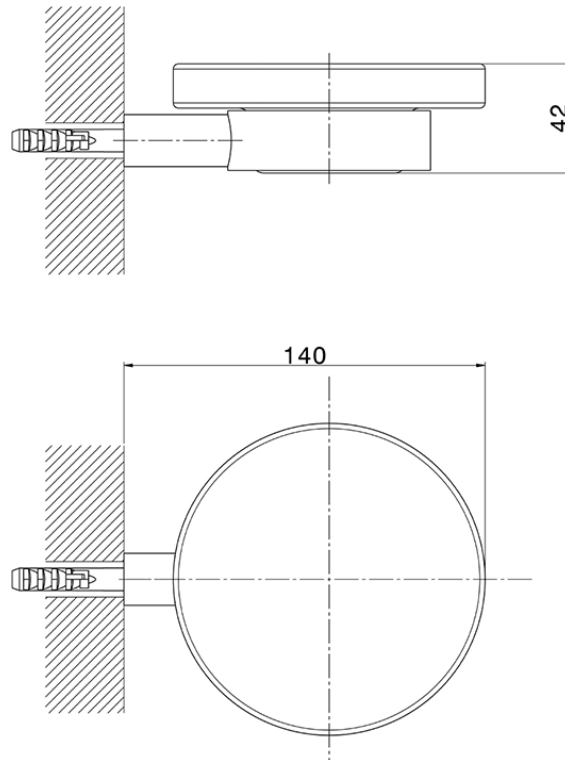

Wall mounted soap-dish_BATHROOM ACCESSORIES_SI090602

SI090602

<https://en.huberitalia.com/wall-mounted-soap-dish-bathroom-accessories-si090602>

2026-06-26