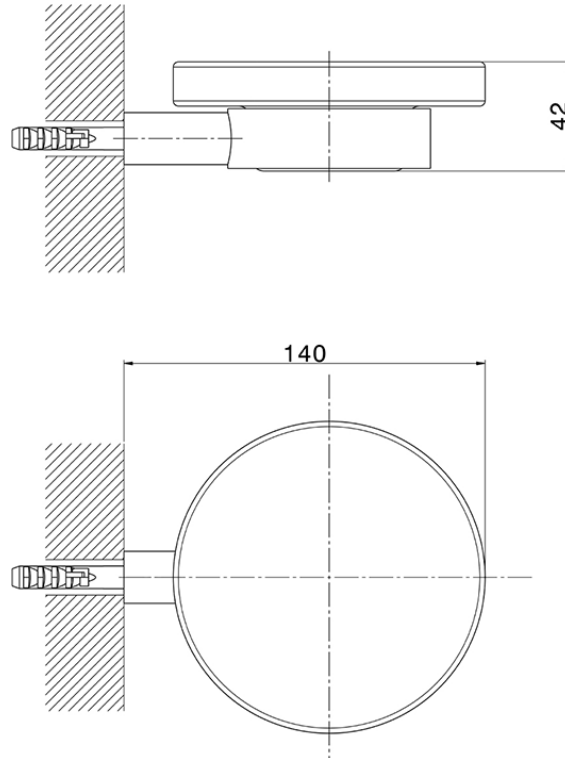

## Wall mounted soap-dish\_BATHROOM ACCESSORIES\_SI090602

SI090602

<https://en.huberitalia.com/wall-mounted-soap-dish-bathroom-accessories-si090602>

2026-04-10