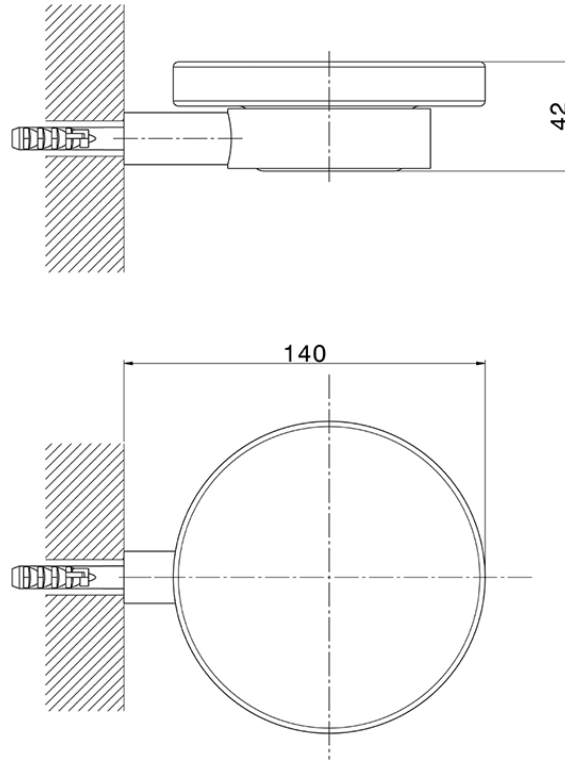

Wall mounted soap-dish_BATHROOM ACCESSORIES_SI090602

SI090602

<https://en.huberitalia.com/wall-mounted-soap-dish-bathroom-accessories-si090602>

2026-04-10