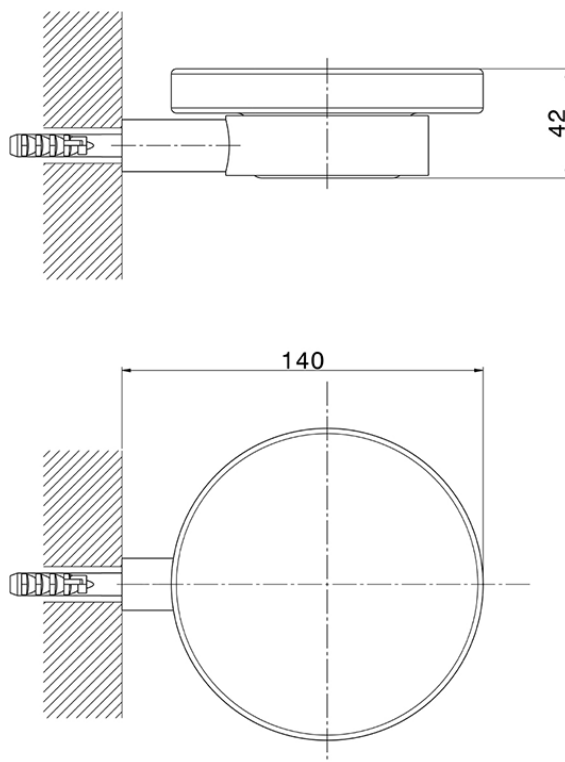

Wall mounted soap-dish_BATHROOM ACCESSORIES_SI090602

SI090602

<https://en.huberitalia.com/wall-mounted-soap-dish-bathroom-accessories-si090602>

2026-04-08