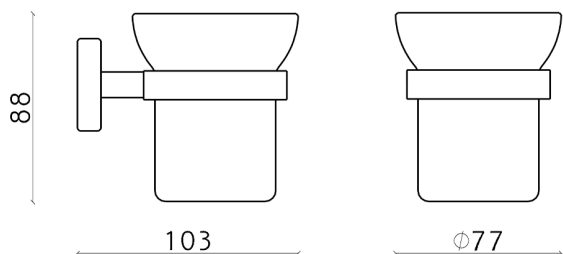

## Glass holder LYNOX\_LX090501

MODEL **LX090501**

Glass holder, wall mounted glass beaker, Inox AISI 304

AVAILABLE FINISHINGS

**D1** D1 Brushed Inox

CHARACTERISTICS

2024-12-18