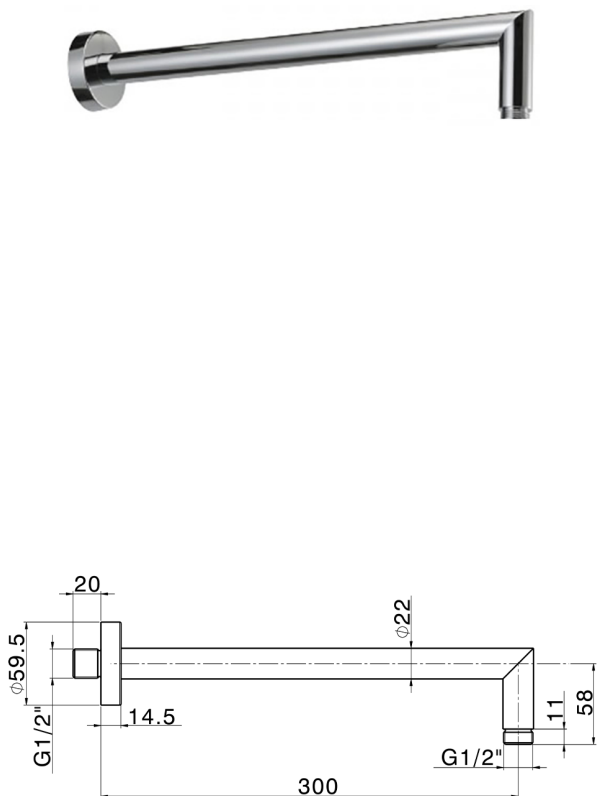

Shower arm SHOWER_SS013390

MODEL **SS013390**

Shower arm, 300 mm length D.20,5 mm, Brass

AVAILABLE FINISHINGS

-  **21** 21 Chrome
-  **2B** 2B Polished Nickel
-  **2F** 2F Brushed Nickel
-  **2P** 2P Rose Gold
-  **40** 40 Matt Black
-  **4Q** 4Q Matt White
-  **2W** 2W Brushed Gold