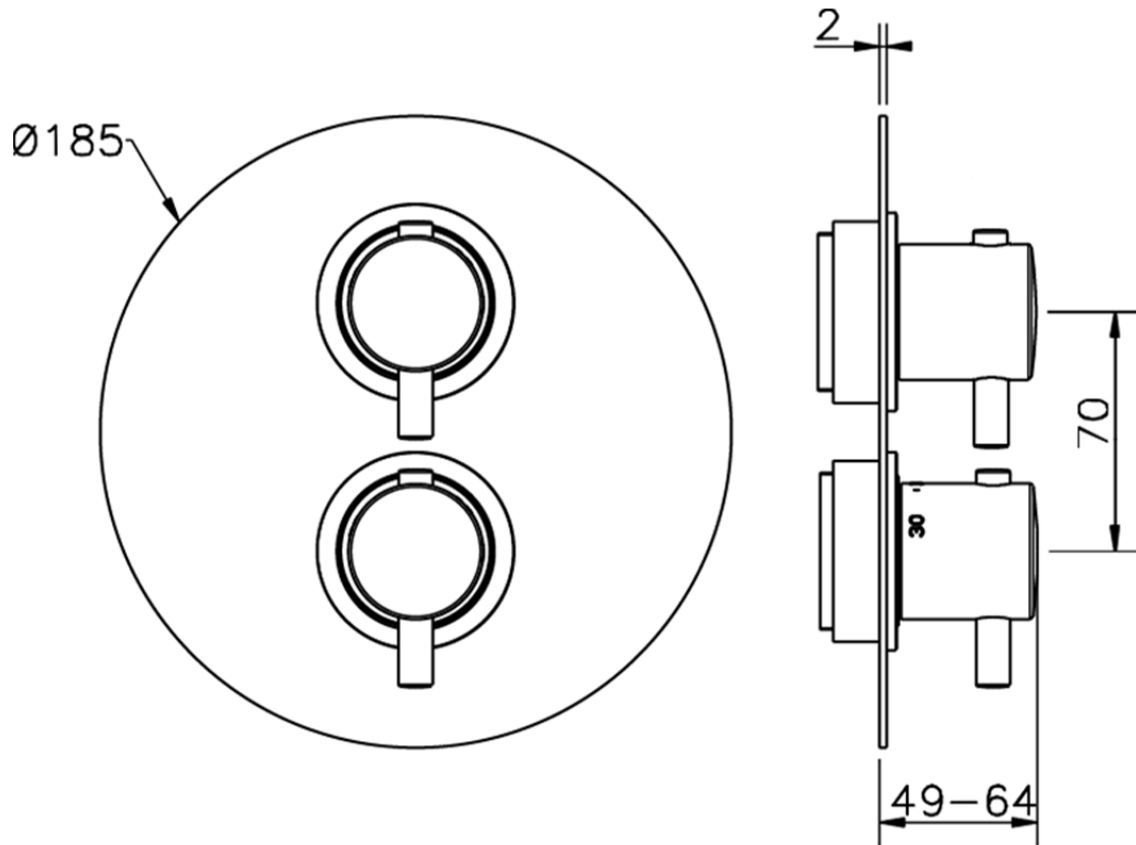

## Exposed part for 1-outlet con.thermo.shower valve M32\_MT007300

MT007300

<https://en.huberitalia.com/exposed-part-for-1-outlet-con-thermo-shower-valve-m32-mt007300>

## Piastra/Plate/Plaque/Platte/Placa

2-3mm: XX 25-40 YY 76-91

10 mm: XX 16-31 YY 65-80

ZB007301

<https://en.huberitalia.com/1-outlet-concealed-thermostatic-shower-valve-concealed-zb007301>

2026-04-08