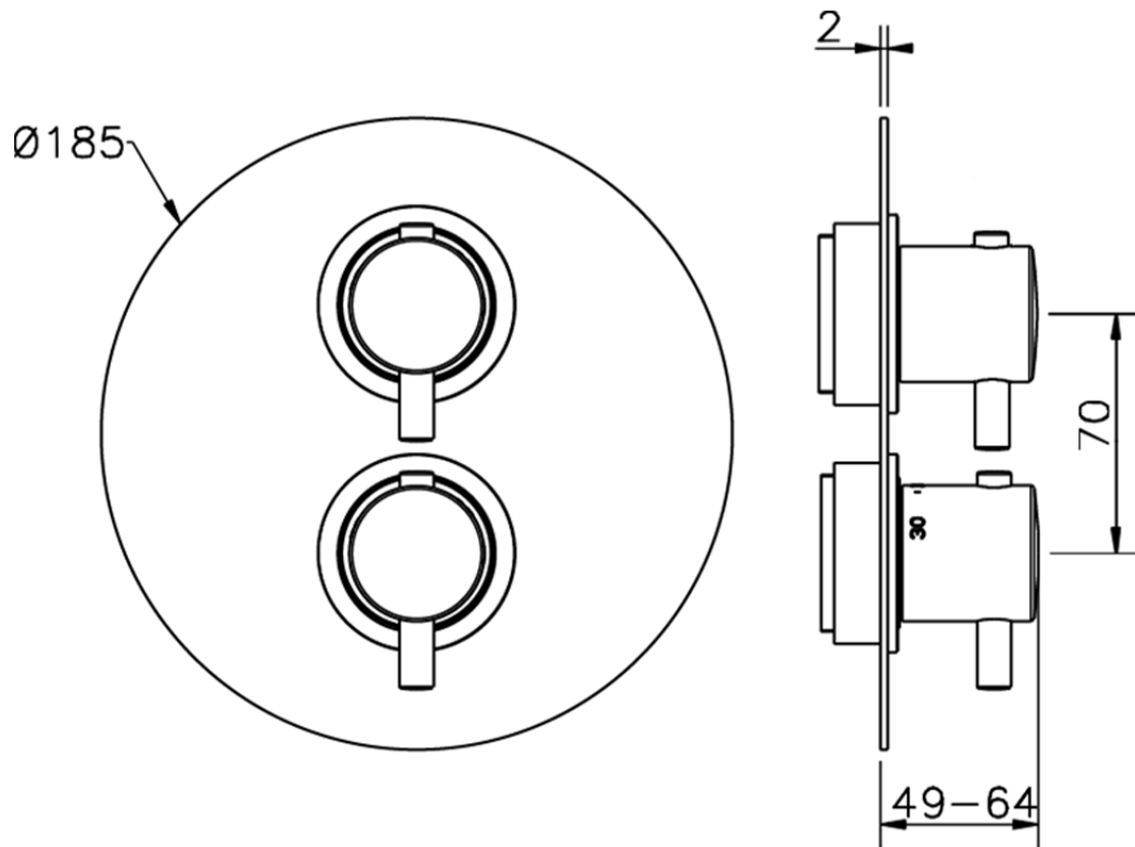

## Exposed part for 1-outlet con.thermo.shower valve M32\_MT007300

MT007300

<https://en.huberitalia.com/exposed-part-for-1-outlet-con-thermo-shower-valve-m32-mt007300>

## Piastra/Plate/Plaque/Platte/Placa

2-3mm: XX 25-40 YY 76-91

10 mm: XX 16-31 YY 65-80

ZB007301

<https://en.huberitalia.com/1-outlet-concealed-thermostatic-shower-valve-concealed-zb007301>

2026-05-02