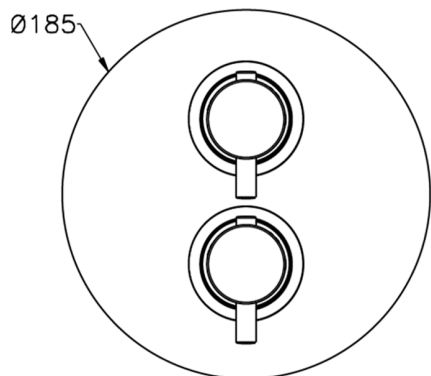

Exposed part for 1-outlet con.thermo.shower valve M32_MT007300

MODEL **MT007300**

Exposed part for 1-outlet thermostatic mixer, with stopvalve, without concealed part, for item ZB007301

AVAILABLE FINISHINGS

-  **21** 21 Chrome
-  **26** 26 Old Copper
-  **2F** 2W Brushed Gold
-  **2W** 2F Brushed Nickel
-  **40** 40 Matt Black
-  **4Q** 4Q Matt White

CHARACTERISTICS

Installation **Concealed**
 Required concealed parts **ZB007301**

Piastra/Plate/Plaque/Platte/Placa

2-3mm: XX 25-40 YY 76-91

10 mm: XX 16-31 YY 65-80

Thermostatic

The Huber thermostatic is your personal water manager, helping you to handle, control and save water and energy.