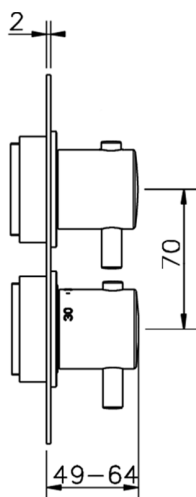

Exposed part for 1-outlet con.thermo.shower valve M32_MT007300

MODEL **MT007300**

Exposed part for 1-outlet thermostatic mixer, with stopvalve, without concealed part, for item ZB007301

AVAILABLE FINISHINGS

-  **21** 21 Chrome
-  **26** 26 Old Copper
-  **2F** 2W Brushed Gold
-  **2W** 2F Brushed Nickel
-  **40** 40 Matt Black
-  **4Q** 4Q Matt White

CHARACTERISTICS

Installation **Concealed**
 Required concealed parts **ZB007301**

1-outlet Concealed thermostatic shower valve, with stopvalve, without trim kit

AVAILABLE FINISHINGS

CHARACTERISTICS

| | |
|---------------------------------------|------------------|
| Installation | Concealed |
| Cartridge Spare Parts | 24.04A.PP |
| 8x20 Plus P Thermostatic Valve | |
| Concealed | 1 |

Piastra/Plate/Plaque/Platte/Placa

2-3mm: XX 25-40 YY 76-91

10 mm: XX 16-31 YY 65-80

Thermostatic

The Huber thermostatic is your personal water manager, helping you to handle, control and save water and energy.