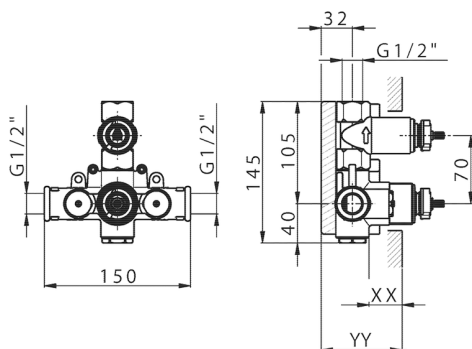

-  **21** 21 Chrome
-  **26** 26 Old Copper
-  **2F** 2W Brushed Gold
-  **2W** 2F Brushed Nickel
-  **40** 40 Matt Black
-  **4Q** 4Q Matt White

CHARACTERISTICS

Installation **Concealed**
 Required concealed parts **ZB007301**

1-outlet Concealed thermostatic shower valve, with stopvalve, without trim kit

AVAILABLE FINISHINGS

CHARACTERISTICS

| | |
|---------------------------------------|------------------|
| Installation | Concealed |
| Cartridge Spare Parts | 24.04A.PP |
| 8x20 Plus P Thermostatic Valve | |
| Concealed | 1 |

Piastra/Plate/Plaque/Platte/Placa

2-3mm: XX 25-40 YY 76-91

10 mm: XX 16-31 YY 65-80

Thermostatic

The Huber thermostatic is your personal water manager, helping you to handle, control and save water and energy.