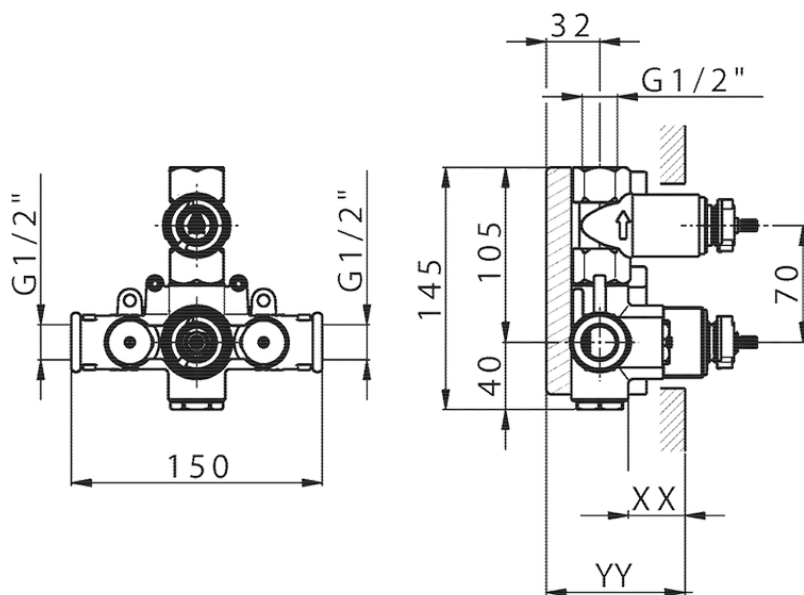

## Exposed part for 1-outlet con.thermo.shower valve M32\_MT007300

MT007300

<https://en.huberitalia.com/exposed-part-for-1-outlet-con-thermo-shower-valve-m32-mt007300>

## Piastra/Plate/Plaque/Platte/Placa

2-3mm: XX 25-40 YY 76-91

10 mm: XX 16-31 YY 65-80

ZB007301

<https://en.huberitalia.com/1-outlet-concealed-thermostatic-shower-valve-concealed-zb007301>

2026-05-25