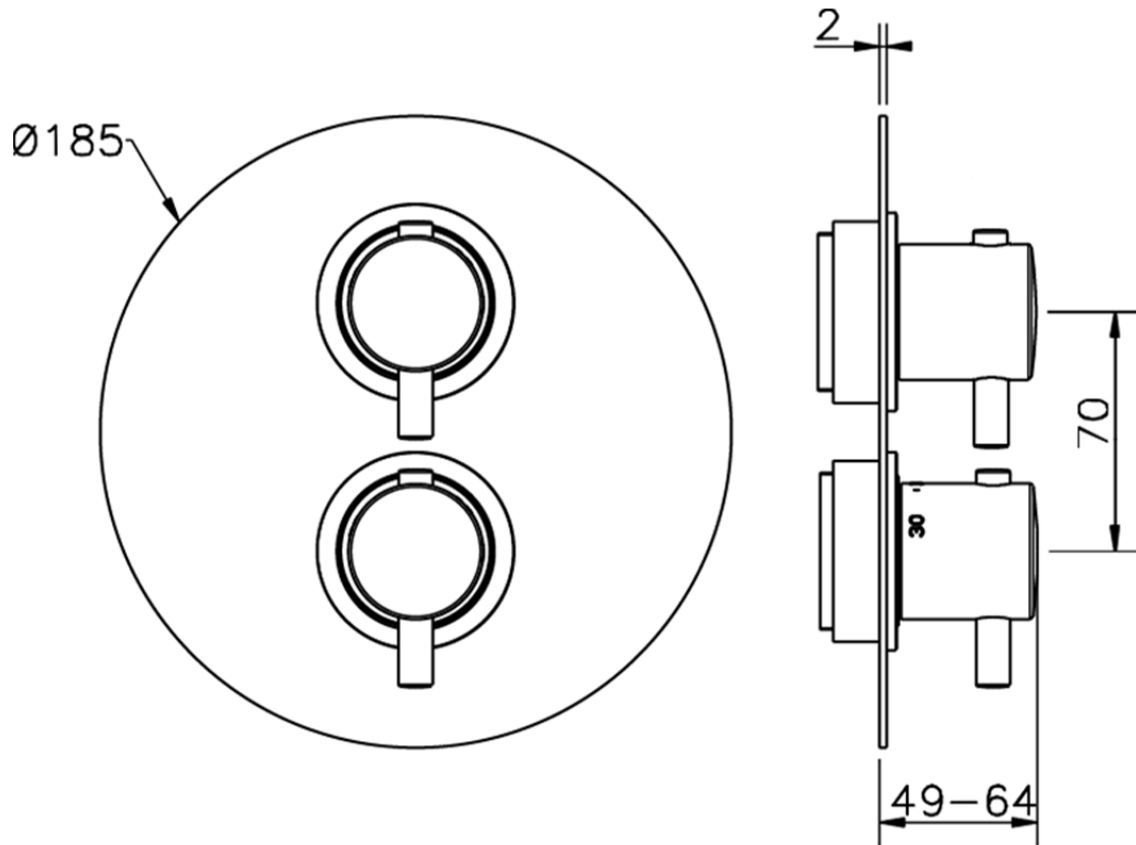

## Exposed part for 1-outlet con.thermo.shower valve M32\_MT007300

MT007300

<https://en.huberitalia.com/exposed-part-for-1-outlet-con-thermo-shower-valve-m32-mt007300>

## Piastra/Plate/Plaque/Platte/Placa

2-3mm: XX 25-40 YY 76-91

10 mm: XX 16-31 YY 65-80

ZB007301

<https://en.huberitalia.com/1-outlet-concealed-thermostatic-shower-valve-concealed-zb007301>

2026-05-25