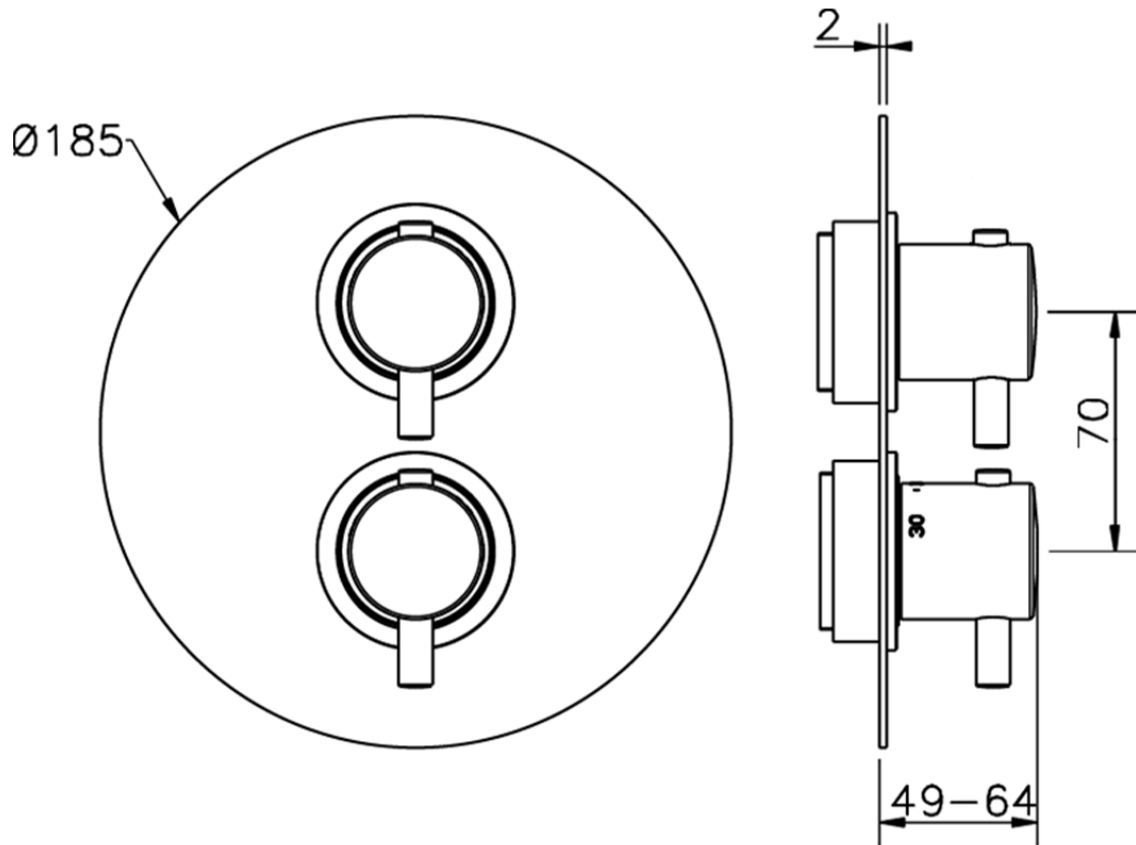

## Exposed part for 1-outlet con.thermo.shower valve M32\_MT007300

MT007300

<https://en.huberitalia.com/exposed-part-for-1-outlet-con-thermo-shower-valve-m32-mt007300>

Piastra/Plate/Plaque/Platte/Placa

2-3mm: XX 25-40 YY 76-91

10 mm: XX 16-31 YY 65-80

ZB007301

<https://en.huberitalia.com/1-outlet-concealed-thermostatic-shower-valve-concealed-zb007301>

2026-06-27