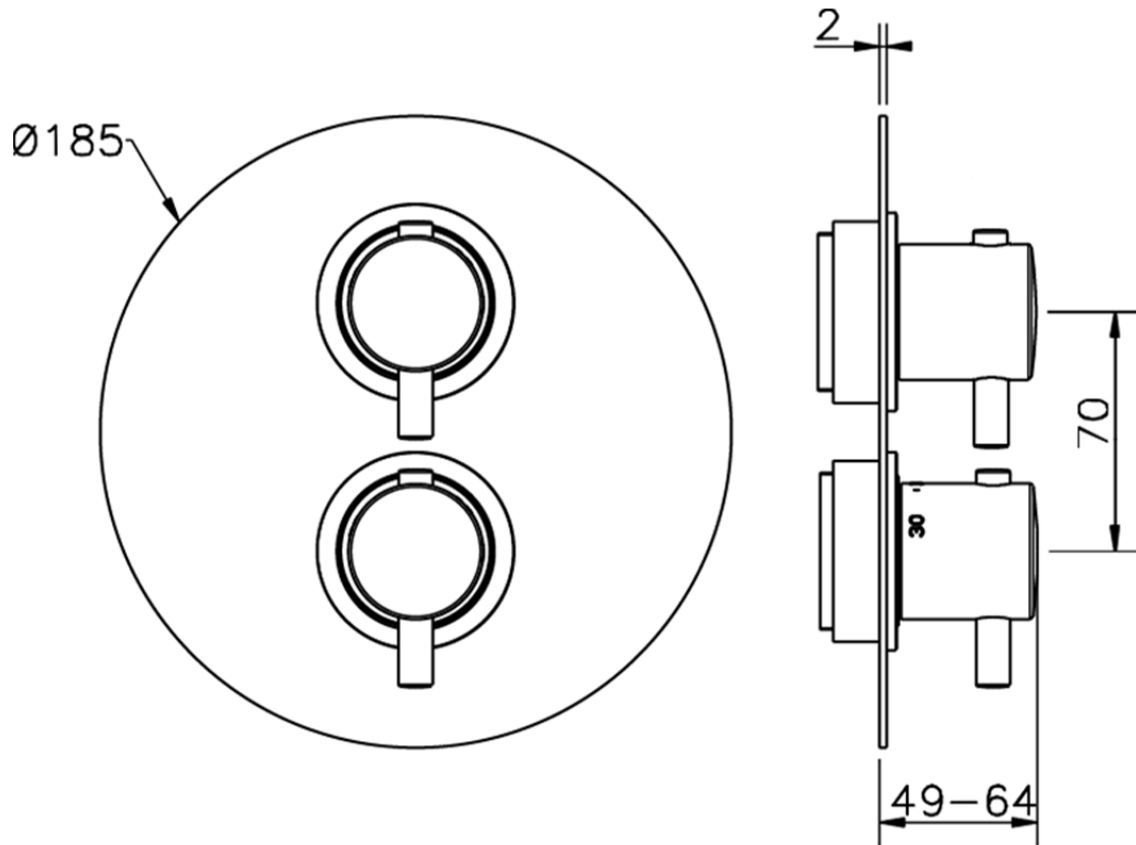

Exposed part for 1-outlet con.thermo.shower valve M32_MT007300

MT007300

<https://en.huberitalia.com/exposed-part-for-1-outlet-con-thermo-shower-valve-m32-mt007300>

Piastra/Plate/Plaque/Platte/Placa

2-3mm: XX 25-40 YY 76-91

10 mm: XX 16-31 YY 65-80

ZB007301

<https://en.huberitalia.com/1-outlet-concealed-thermostatic-shower-valve-concealed-zb007301>

2026-04-12