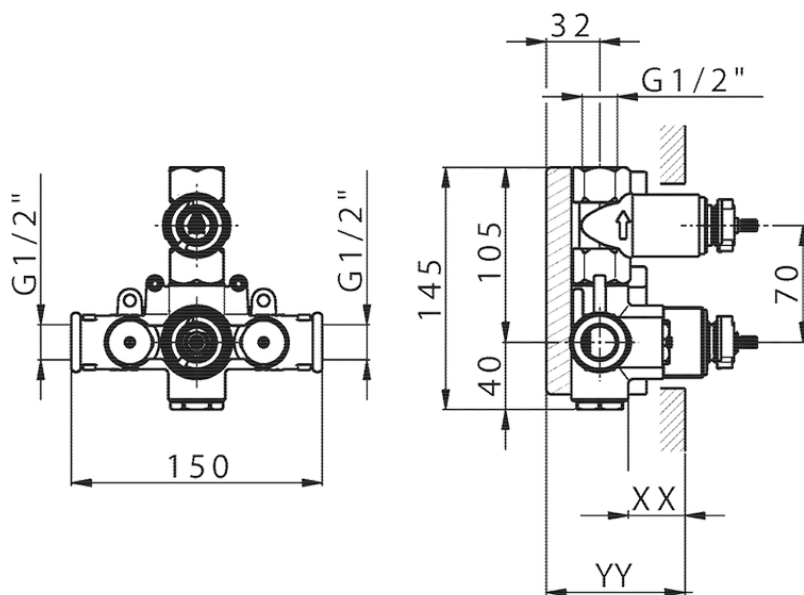

## Exposed part for 1-outlet con.thermo.shower valve M32\_MT007300

MT007300

<https://en.huberitalia.com/exposed-part-for-1-outlet-con-thermo-shower-valve-m32-mt007300>

Piastra/Plate/Plaque/Platte/Placa

2-3mm: XX 25-40 YY 76-91

10 mm: XX 16-31 YY 65-80

ZB007301

<https://en.huberitalia.com/1-outlet-concealed-thermostatic-shower-valve-concealed-zb007301>

2026-06-27