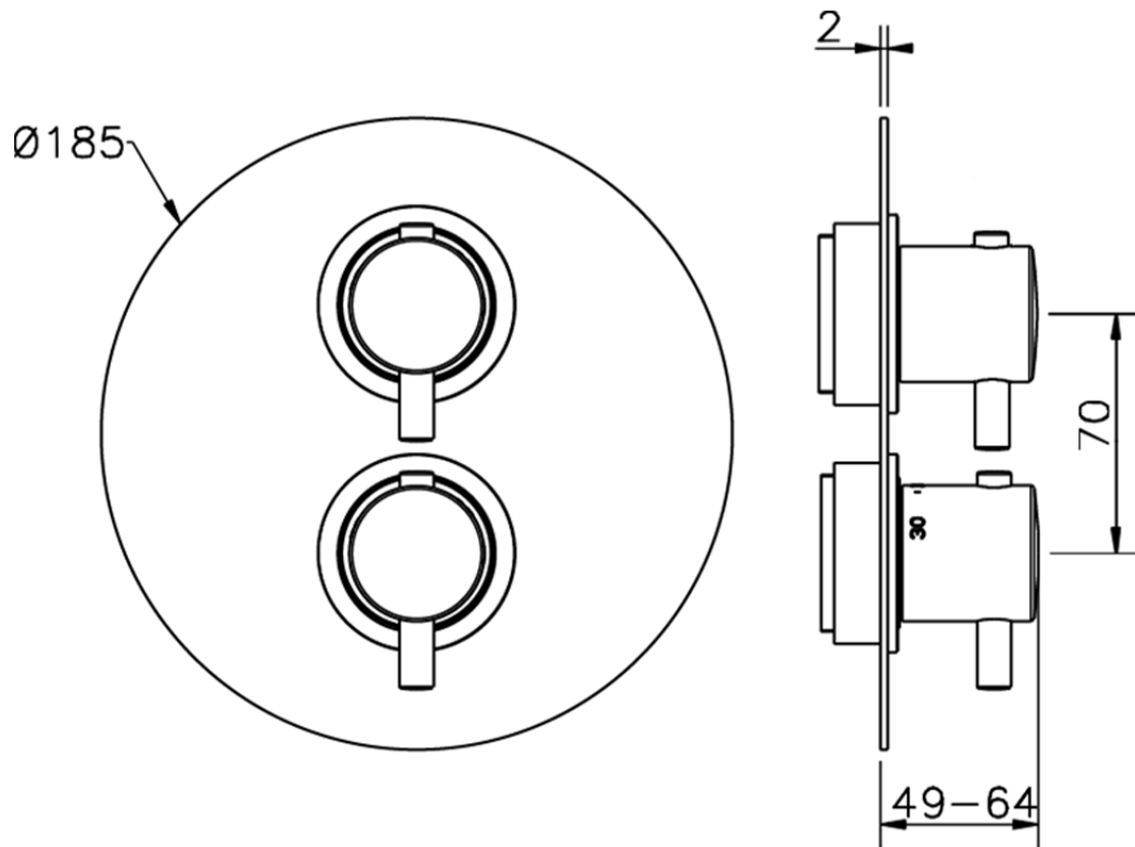

Exposed part for 1-outlet con.thermo.shower valve M32_MT007300

MT007300

<https://en.huberitalia.com/exposed-part-for-1-outlet-con-thermo-shower-valve-m32-mt007300>

Piastra/Plate/Plaque/Platte/Placa

2-3mm: XX 25-40 YY 76-91

10 mm: XX 16-31 YY 65-80

ZB007301

<https://en.huberitalia.com/1-outlet-concealed-thermostatic-shower-valve-concealed-zb007301>

2026-04-06