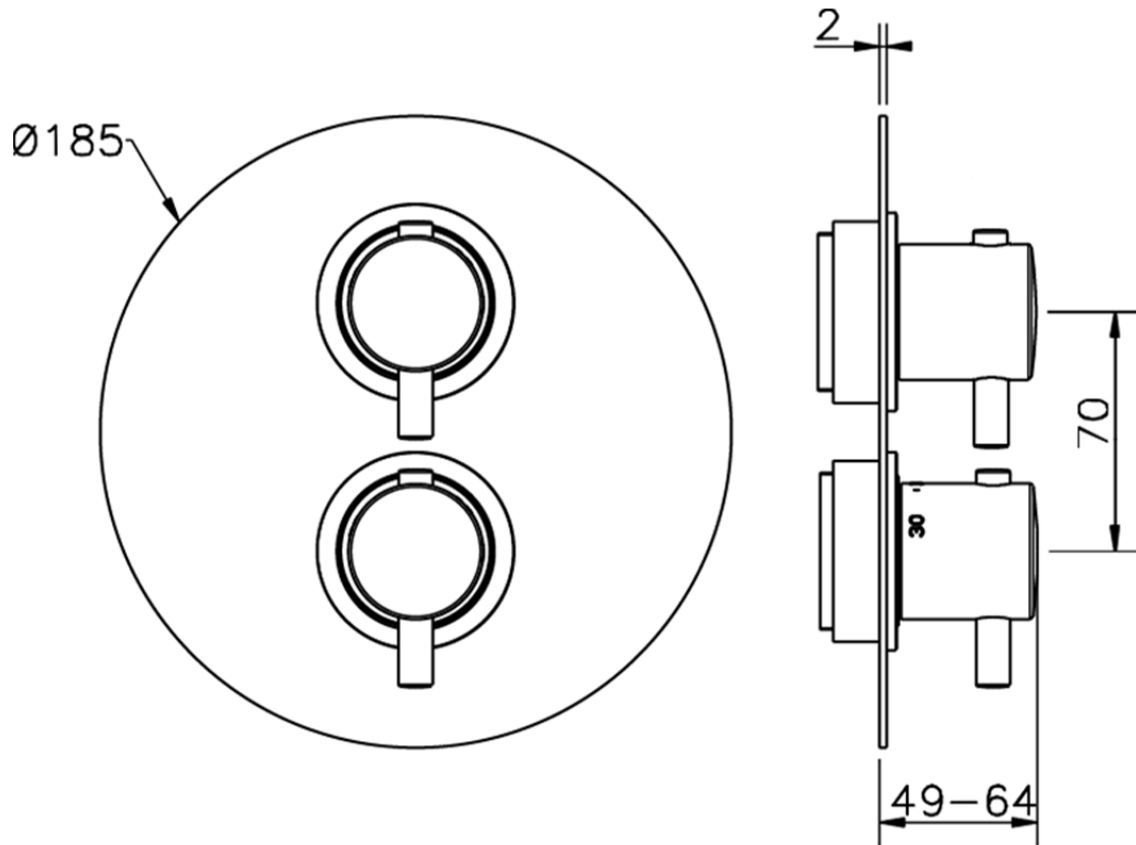

Exposed part for 1-outlet con.thermo.shower valve M32_MT007300

MT007300

<https://en.huberitalia.com/exposed-part-for-1-outlet-con-thermo-shower-valve-m32-mt007300>

Piastra/Plate/Plaque/Platte/Placa

2-3mm: XX 25-40 YY 76-91

10 mm: XX 16-31 YY 65-80

ZB007301

<https://en.huberitalia.com/1-outlet-concealed-thermostatic-shower-valve-concealed-zb007301>

2026-05-02