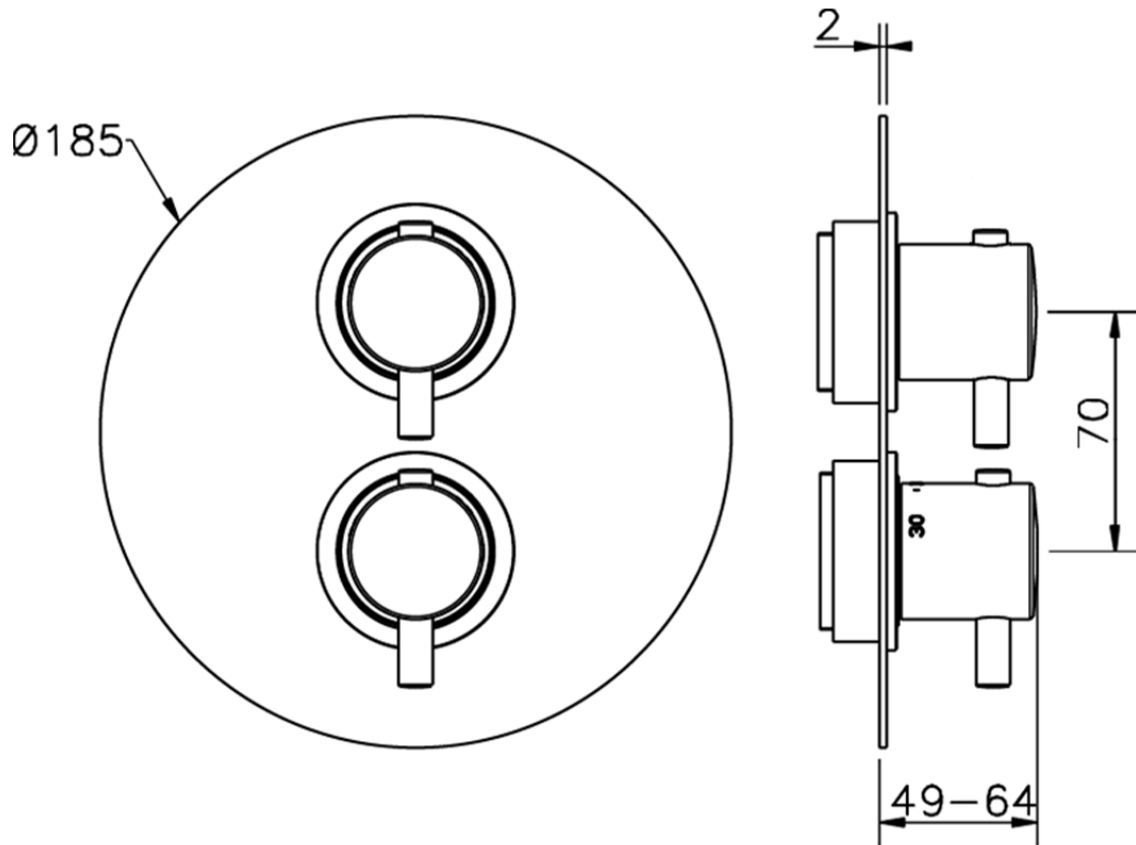

Exposed part for 1-outlet con.thermo.shower valve M32_MT007300

MT007300

<https://en.huberitalia.com/exposed-part-for-1-outlet-con-thermo-shower-valve-m32-mt007300>

Piastra/Plate/Plaque/Platte/Placa

2-3mm: XX 25-40 YY 76-91

10 mm: XX 16-31 YY 65-80

ZB007301

<https://en.huberitalia.com/1-outlet-concealed-thermostatic-shower-valve-concealed-zb007301>

2026-06-19