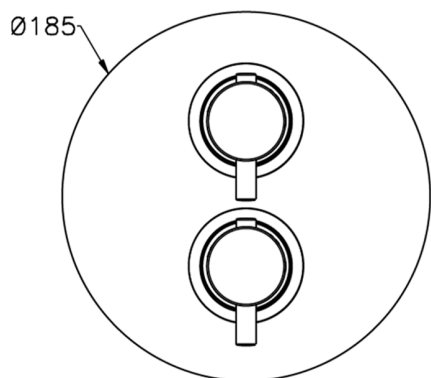

Exposed part for 1-outlet con.thermo.shower valve M32_MT007300

MODEL **MT007300**

Exposed part for 1-outlet thermostatic mixer, with stopvalve, without concealed part, for item ZB007301

AVAILABLE FINISHINGS

- **21** 21 Chrome
- **26** 26 Old Copper
- **2F** 2W Brushed Gold
- **2W** 2F Brushed Nickel
- **40** 40 Matt Black
- **4Q** 4Q Matt White

CHARACTERISTICS

Installation **Concealed**
Required concealed parts **ZB007301**

Thermostatic

The Huber thermostatic is your personal water manager, helping you to handle, control and save water and energy.