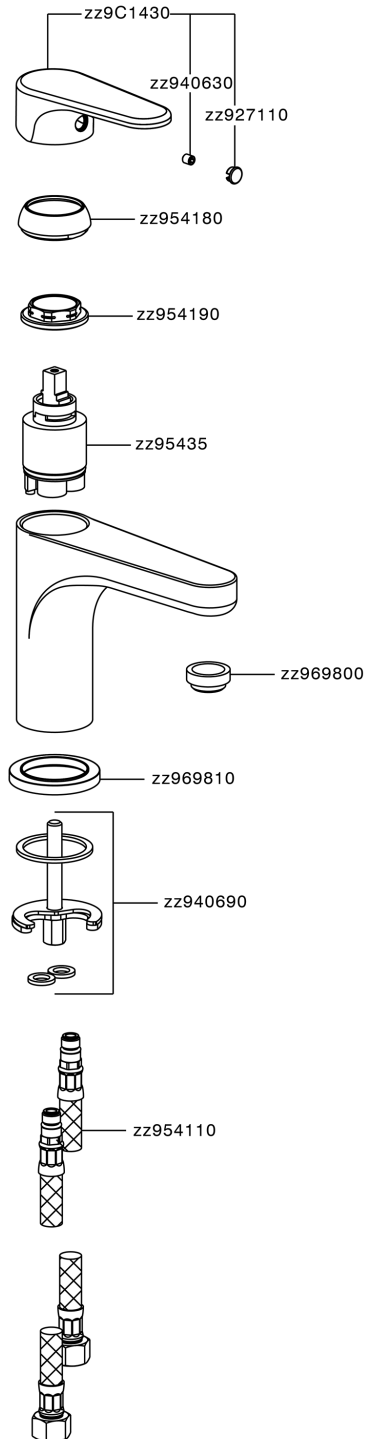

Single lever 'large' washbasin mixer H3_AH000500

AH000500

<https://en.huberitalia.com/single-lever-large-washbasin-mixer-h3-ah000500>

2024-12-19