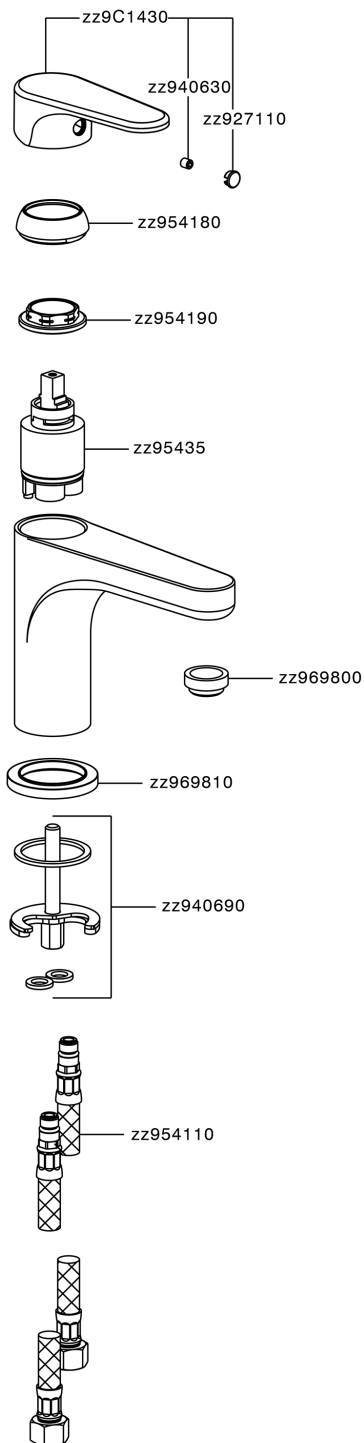

## Single lever 'large' washbasin mixer H3\_AH000500

MODEL **AH000500**

Single lever 'large' washbasin mixer, without waste, G.3/8" stainless steel flexible hoses

### CHARACTERISTICS

Cartridge Spare Parts **ZZ95435000**

**35 mm Cartridge**

### EcoStop

EcoStop feature limits water flow to approximately 50% of maximum output with one point of resistance on setting. Push slightly past the middle stop only when full water output is required. This will save water up to 50%.

## Single lever 'large' washbasin mixer H3\_AH000500

AH000500

<https://en.huberitalia.com/single-lever-large-washbasin-mixer-h3-ah000500>

2024-12-19