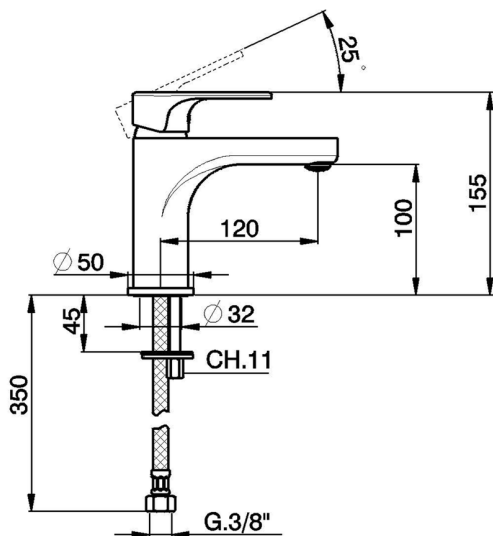

## Single lever 'large' washbasin mixer H3\_AH000500

MODEL **AH000500**

Single lever 'large' washbasin mixer, without waste, G.3/8" stainless steel flexible hoses

### CHARACTERISTICS

Cartridge Spare Parts **ZZ95435000**

**35 mm Cartridge**

### EcoStop

EcoStop feature limits water flow to approximately 50% of maximum output with one point of resistance on setting. Push slightly past the middle stop only when full water output is required. This will save water up to 50%.

## Single lever 'large' washbasin mixer H3\_AH000500

AH000500

<https://en.huberitalia.com/single-lever-large-washbasin-mixer-h3-ah000500>

2024-12-19