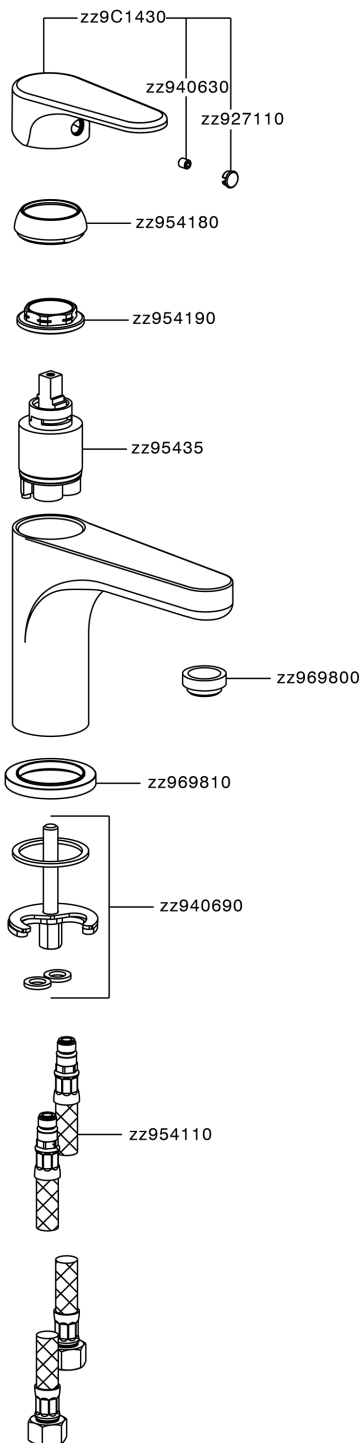

## Single lever 'large' washbasin mixer H3\_AH000500

AH000500

<https://en.huberitalia.com/single-lever-large-washbasin-mixer-h3-ah000500>

2024-12-19