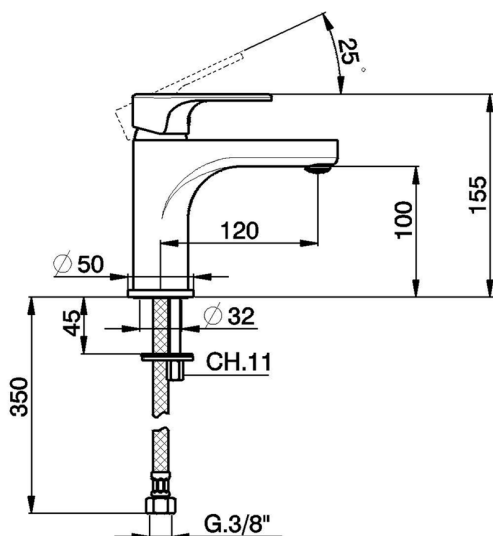

Single lever 'large' washbasin mixer H3_AH000500

MODEL **AH000500**

Single lever 'large' washbasin mixer, without waste, G.3/8" stainless steel flexible hoses

AVAILABLE FINISHINGS

-  **21** 21 Chrome
-  **2F** 2F Brushed Nickel
-  **40** 40 Matt Black

CHARACTERISTICS

Cartridge Spare Parts **ZZ95435000**

35 mm Cartridge

EcoStop

EcoStop feature limits water flow to approximately 50% of maximum output with one point of resistance on setting. Push slightly past the middle stop only when full water output is required. This will save water up to 50%.

Single lever 'large' washbasin mixer H3_AH000500

AH000500

<https://en.huberitalia.com/single-lever-large-washbasin-mixer-h3-ah000500>

2024-12-19