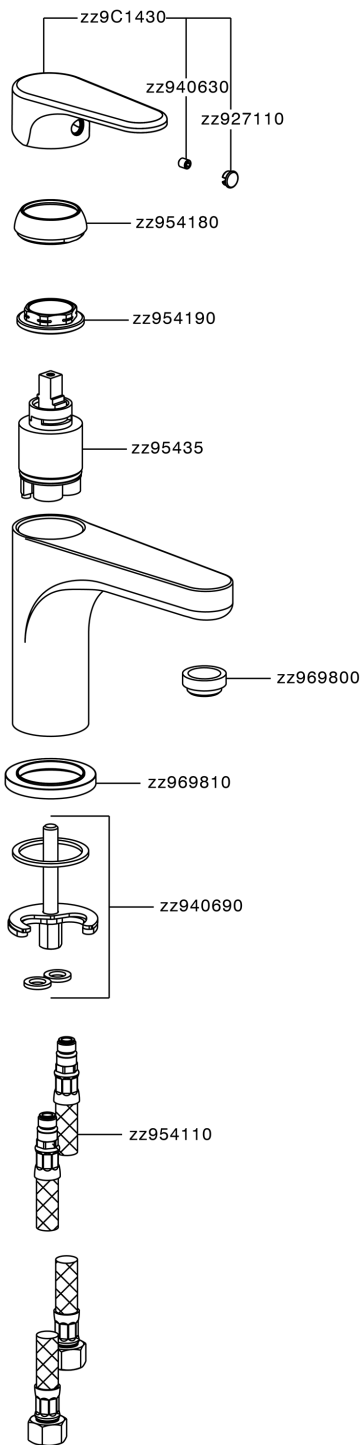

Single lever 'large' washbasin mixer H3_AH000500

MODEL **AH000500**

Single lever 'large' washbasin mixer, without waste, G.3/8" stainless steel flexible hoses

AVAILABLE FINISHINGS

-  **21** 21 Chrome
-  **2F** 2F Brushed Nickel
-  **40** 40 Matt Black

CHARACTERISTICS

Cartridge Spare Parts **ZZ95435000**

35 mm Cartridge

EcoStop

EcoStop feature limits water flow to approximately 50% of maximum output with one point of resistance on setting. Push slightly past the middle stop only when full water output is required. This will save water up to 50%.

Single lever 'large' washbasin mixer H3_AH000500

AH000500

<https://en.huberitalia.com/single-lever-large-washbasin-mixer-h3-ah000500>

2024-12-19