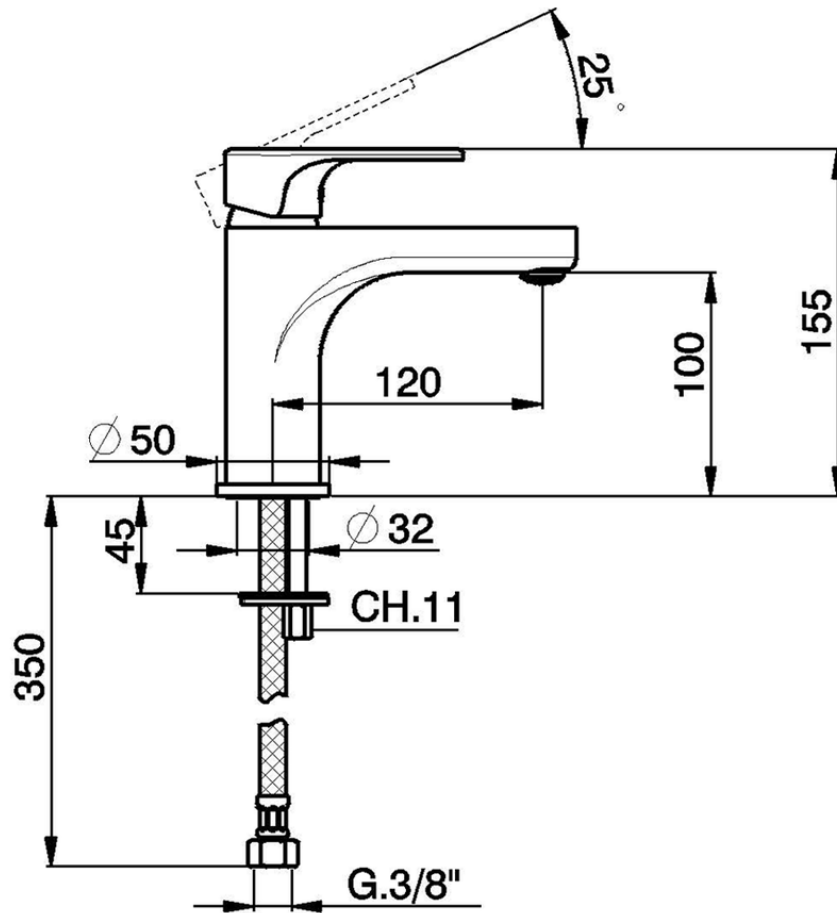

Single lever 'large' washbasin mixer H3_AH000500

AH000500

<https://en.huberitalia.com/single-lever-large-washbasin-mixer-h3-ah000500>

2024-12-18