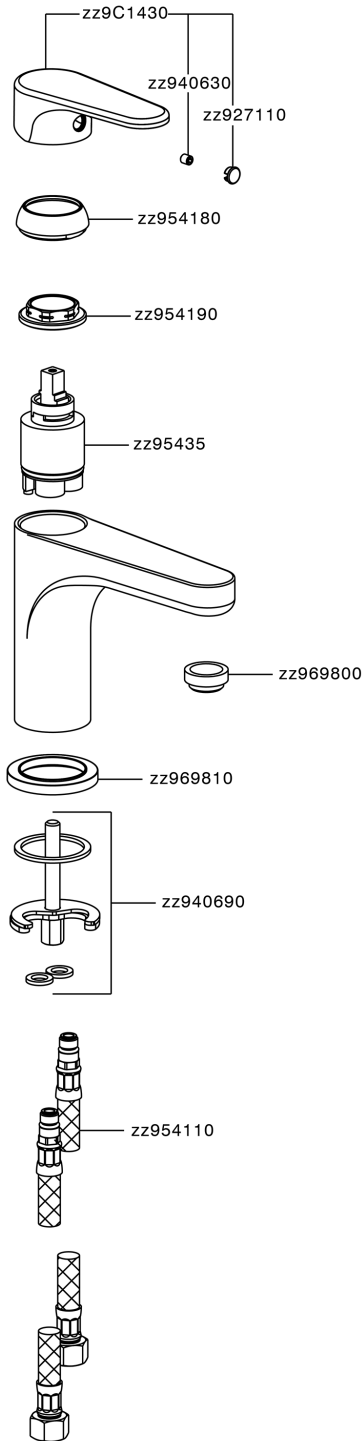

Single lever 'large' washbasin mixer H3_AH000500

AH000500

<https://en.huberitalia.com/single-lever-large-washbasin-mixer-h3-ah000500>

2024-12-18