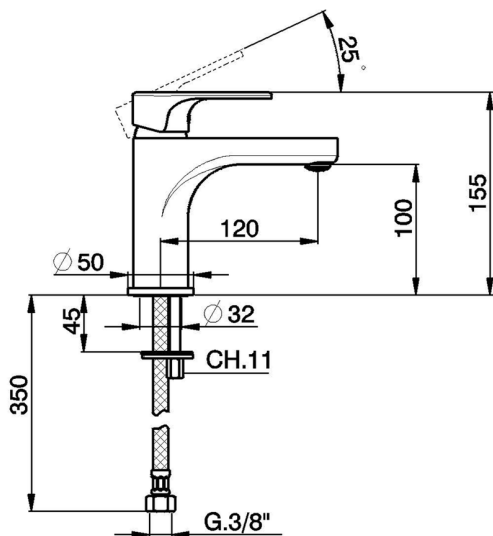

Single lever 'large' washbasin mixer H3_AH000500

MODEL **AH000500**

Single lever 'large' washbasin mixer, without waste, G.3/8" stainless steel flexible hoses

AVAILABLE FINISHINGS

-  **21** 21 Chrome
-  **2F** 2F Brushed Nickel
-  **40** 40 Matt Black

CHARACTERISTICS

Cartridge Spare Parts **ZZ95435000**

35 mm Cartridge

EcoStop

EcoStop feature limits water flow to approximately 50% of maximum output with one point of resistance on setting. Push slightly past the middle stop only when full water output is required. This will save water up to 50%.

Single lever 'large' washbasin mixer H3_AH000500

AH000500

<https://en.huberitalia.com/single-lever-large-washbasin-mixer-h3-ah000500>

2024-12-18