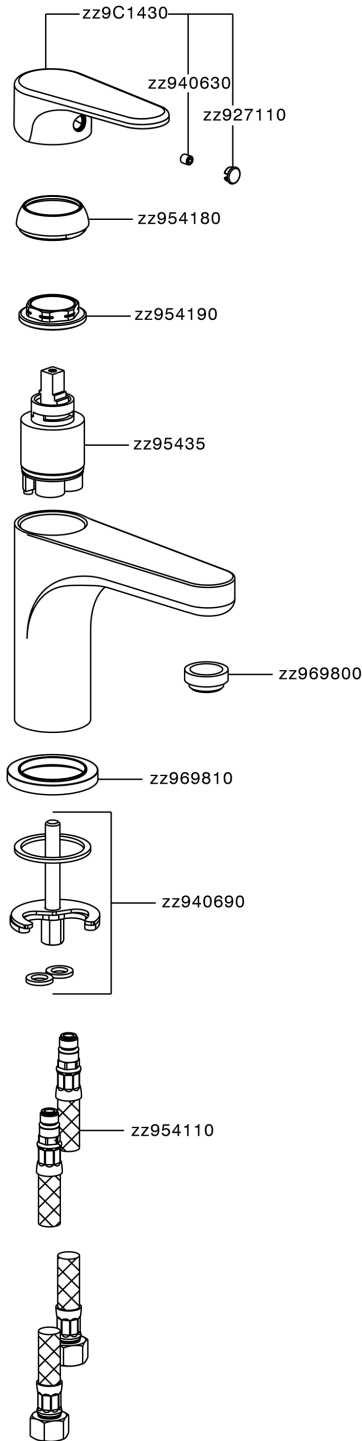

Single lever 'large' washbasin mixer H3_AH000500

MODEL **AH000500**

Single lever 'large' washbasin mixer, without waste, G.3/8" stainless steel flexible hoses

AVAILABLE FINISHINGS

-  **21** 21 Chrome
-  **2F** 2F Brushed Nickel
-  **40** 40 Matt Black

CHARACTERISTICS

Cartridge Spare Parts **ZZ95435000**

35 mm Cartridge

EcoStop

EcoStop feature limits water flow to approximately 50% of maximum output with one point of resistance on setting. Push slightly past the middle stop only when full water output is required. This will save water up to 50%.

Single lever 'large' washbasin mixer H3_AH000500

AH000500

<https://en.huberitalia.com/single-lever-large-washbasin-mixer-h3-ah000500>

2024-12-18