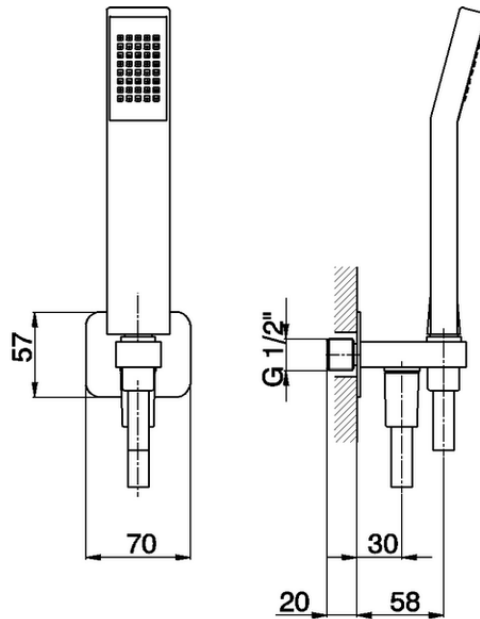

Showerset with wall elbow SHOWER_SS018800

SS018800

<https://en.huberitalia.com/showerset-with-wall-elbow-shower-ss018800>

2025-01-15