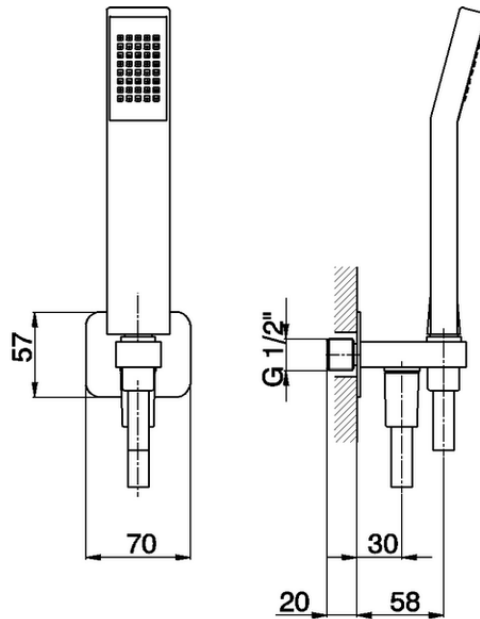

## Showerset with wall elbow SHOWER\_SS018800

SS018800

<https://en.huberitalia.com/showerset-with-wall-elbow-shower-ss018800>

2024-12-04