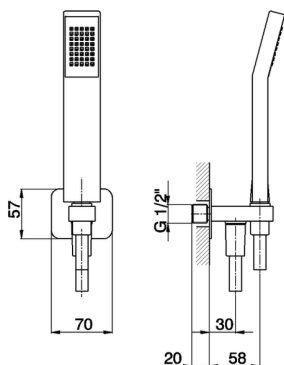

Showerset with wall elbow SHOWER_SS018800

MODEL **SS018800**

Showerset with wall elbow, wall mounted handshower holder, 42x18 mm ABS Quad one spray handshower, 150 cm SUPREME smooth flexible hose

AVAILABLE FINISHINGS

- **21** 21 Chrome
- **2B** 2B Polished Nickel
- **2F** 2F Brushed Nickel
- **40** 40 Matt Black
- **4Q** 4Q Matt White

CHARACTERISTICS

2024-12-04