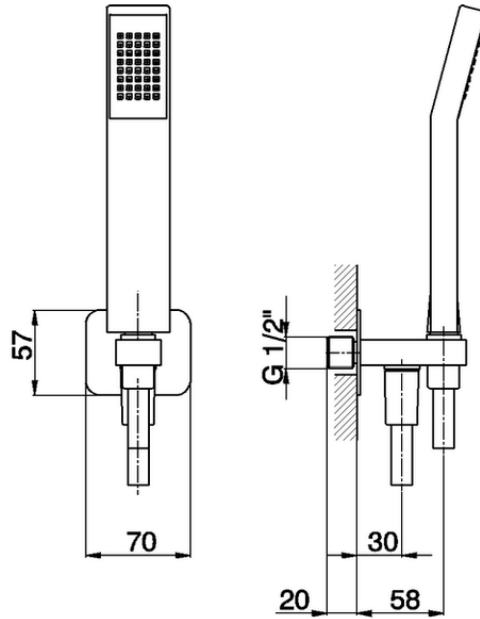

Showerset with wall elbow SHOWER_SS018800

SS018800

<https://en.huberitalia.com/showerset-with-wall-elbow-shower-ss018800>

2025-01-15