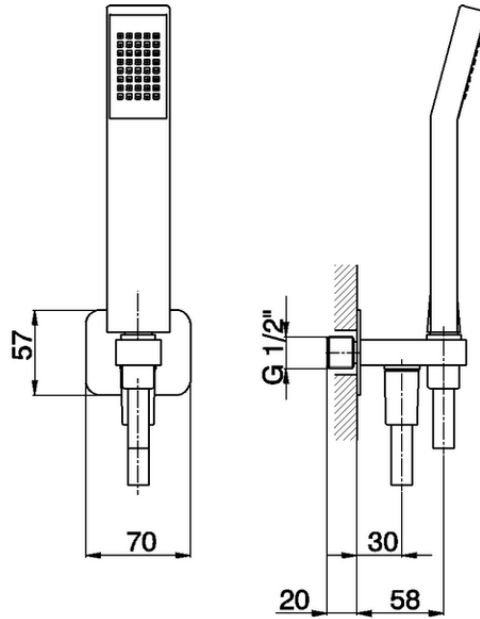

Showerset with wall elbow SHOWER_SS018800

SS018800

<https://en.huberitalia.com/showerset-with-wall-elbow-shower-ss018800>

2024-12-04