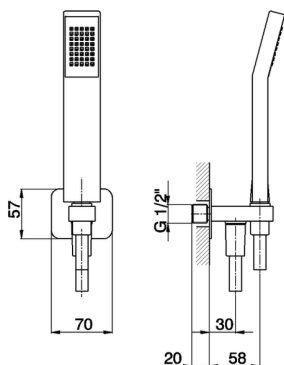

Showerset with wall elbow SHOWER_SS018800

MODEL **SS018800**

Showerset with wall elbow, wall mounted handshower holder, 42x18 mm ABS Quad one spray handshower, 150 cm SUPREME smooth flexible hose

AVAILABLE FINISHINGS

-  **21** 21 Chrome
-  **2B** 2B Polished Nickel
-  **2F** 2F Brushed Nickel
-  **40** 40 Matt Black
-  **4Q** 4Q Matt White

CHARACTERISTICS

2024-12-04