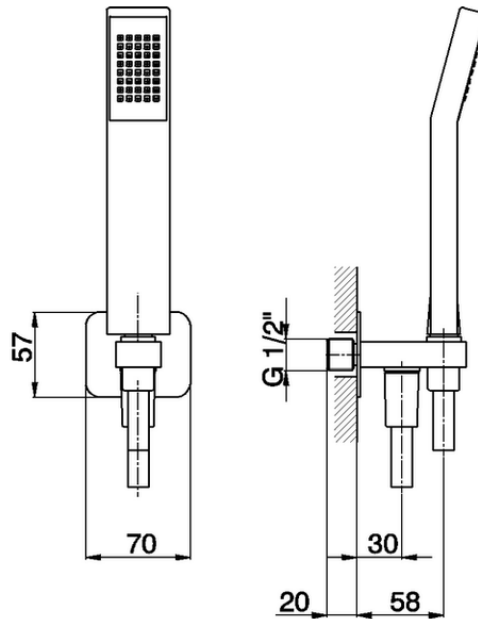

Showerset with wall elbow SHOWER_SS018800

SS018800

<https://en.huberitalia.com/showerset-with-wall-elbow-shower-ss018800>

2025-01-15