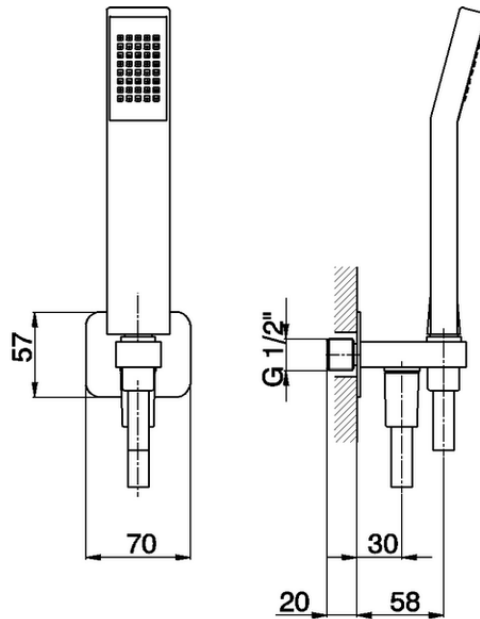

Showerset with wall elbow SHOWER_SS018800

SS018800

<https://en.huberitalia.com/showerset-with-wall-elbow-shower-ss018800>

2024-12-04