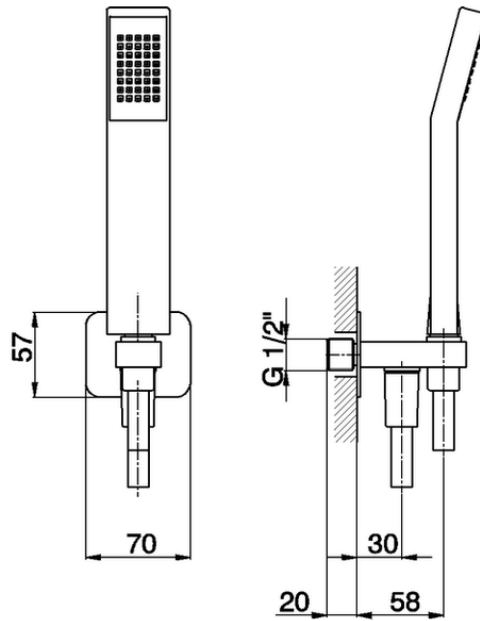

Showerset with wall elbow SHOWER_SS018800

SS018800

<https://en.huberitalia.com/showerset-with-wall-elbow-shower-ss018800>

2024-12-04