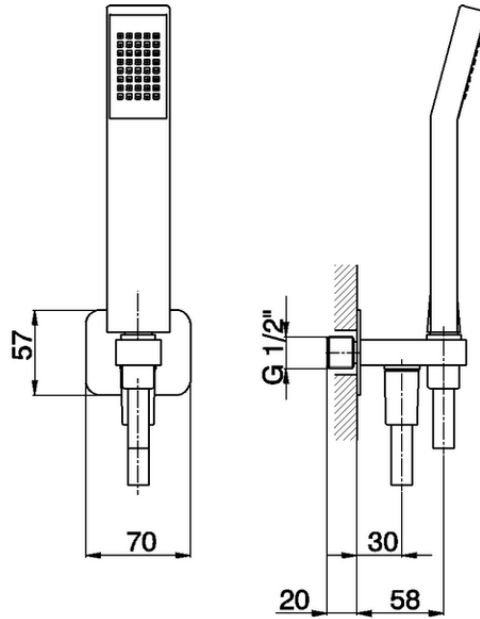

## Showerset with wall elbow SHOWER\_SS018800

SS018800

<https://en.huberitalia.com/showerset-with-wall-elbow-shower-ss018800>

2025-01-15