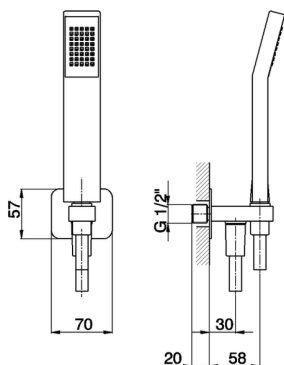

Showerset with wall elbow SHOWER_SS018800

MODEL **SS018800**

Showerset with wall elbow, wall mounted handshower holder, 42x18 mm ABS Quad one spray handshower, 150 cm SUPREME smooth flexible hose

AVAILABLE FINISHINGS

-  **21** 21 Chrome
-  **2B** 2B Polished Nickel
-  **2F** 2F Brushed Nickel
-  **40** 40 Matt Black
-  **4Q** 4Q Matt White

CHARACTERISTICS

2025-01-15