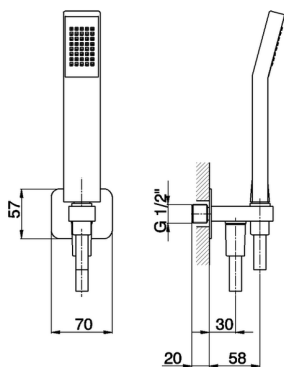

Showerset with wall elbow SHOWER_SS018800

MODEL **SS018800**

Showerset with wall elbow, wall mounted handshower holder, 42x18 mm ABS Quad one spray handshower, 150 cm SUPREME smooth flexible hose

AVAILABLE FINISHINGS

-  **21** 21 Chrome
-  **2B** 2B Polished Nickel
-  **2F** 2F Brushed Nickel
-  **40** 40 Matt Black
-  **4Q** 4Q Matt White

CHARACTERISTICS

2024-12-04