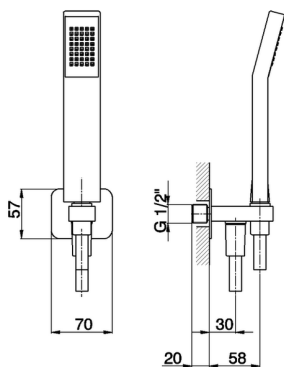

Showerset with wall elbow SHOWER_SS018800

MODEL **SS018800**

Showerset with wall elbow, wall mounted handshower holder, 42x18 mm ABS Quad one spray handshower, 150 cm SUPREME smooth flexible hose

AVAILABLE FINISHINGS

-  **21** 21 Chrome
-  **2B** 2B Polished Nickel
-  **2F** 2F Brushed Nickel
-  **40** 40 Matt Black
-  **4Q** 4Q Matt White

CHARACTERISTICS

2025-01-15