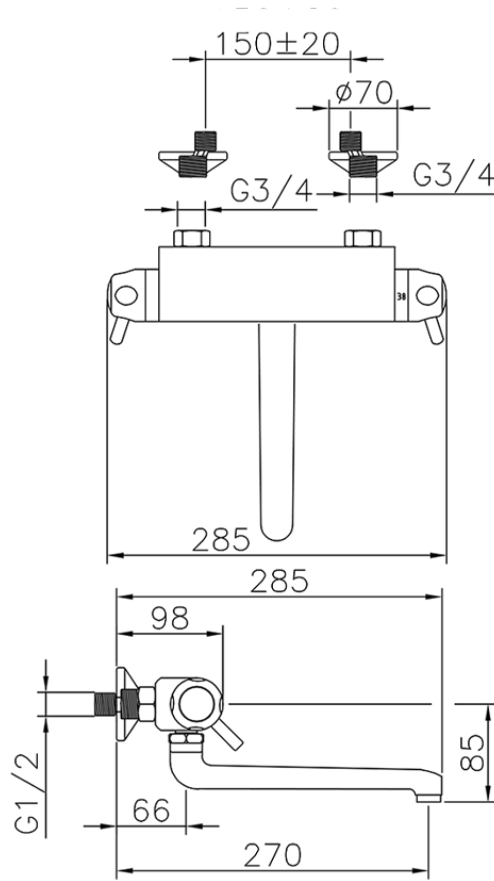

Wall mounted Thermostatic sink mixer CLINIC&TECHNICAL_CPT70010

CPT70010

<https://en.huberitalia.com/wall-mounted-thermostatic-sink-mixer-clinictechnical-cpt70010>

2024-09-19