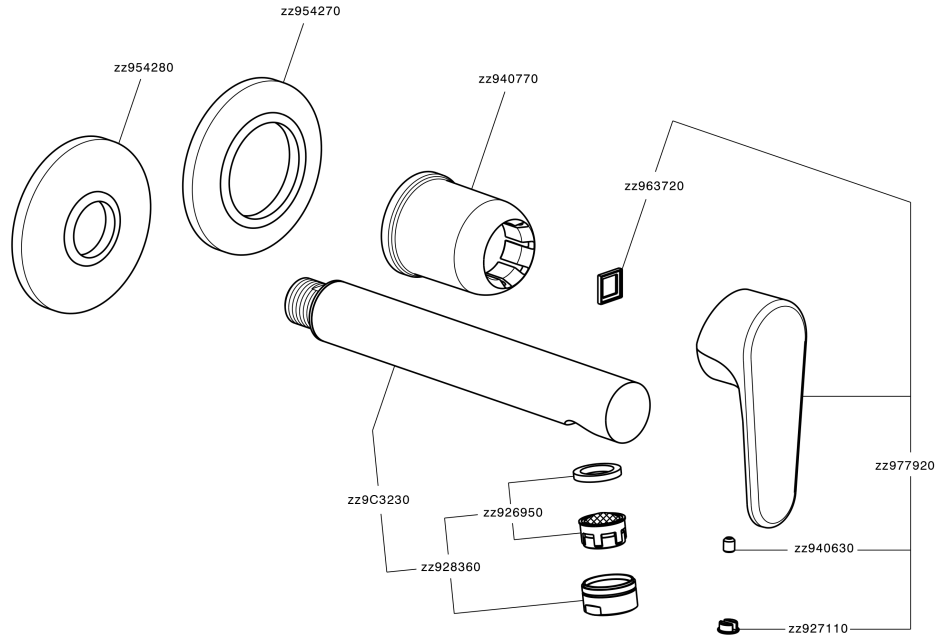

Exposed part for single lever washbasin valve H3_AH005511

AH005511

<https://en.huberitalia.com/exposed-part-for-single-lever-washbasin-valve-h3-ah005511>

Concealed single lever washbasin mixer Easy-Box CONCEALED_ZB002450

ZB002450

<https://en.huberitalia.com/concealed-single-lever-washbasin-mixer-easy-box-concealed-zb002450>

2026-04-29