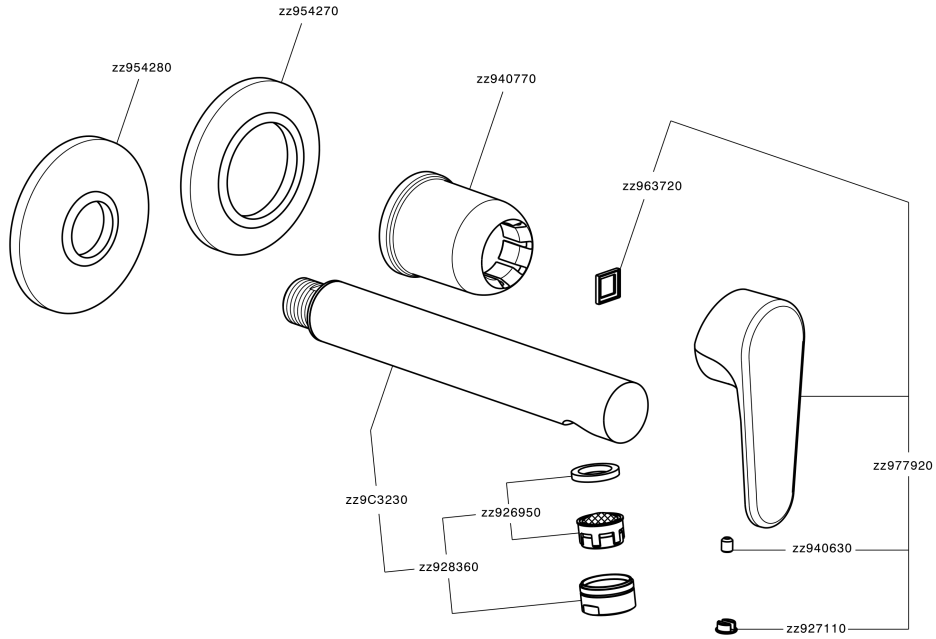

Exposed part for single lever washbasin valve H3_AH005511

AH005511

<https://en.huberitalia.com/exposed-part-for-single-lever-washbasin-valve-h3-ah005511>

Concealed single lever washbasin mixer Easy-Box CONCEALED_ZB002450

ZB002450

<https://en.huberitalia.com/concealed-single-lever-washbasin-mixer-easy-box-concealed-zb002450>

2026-05-19