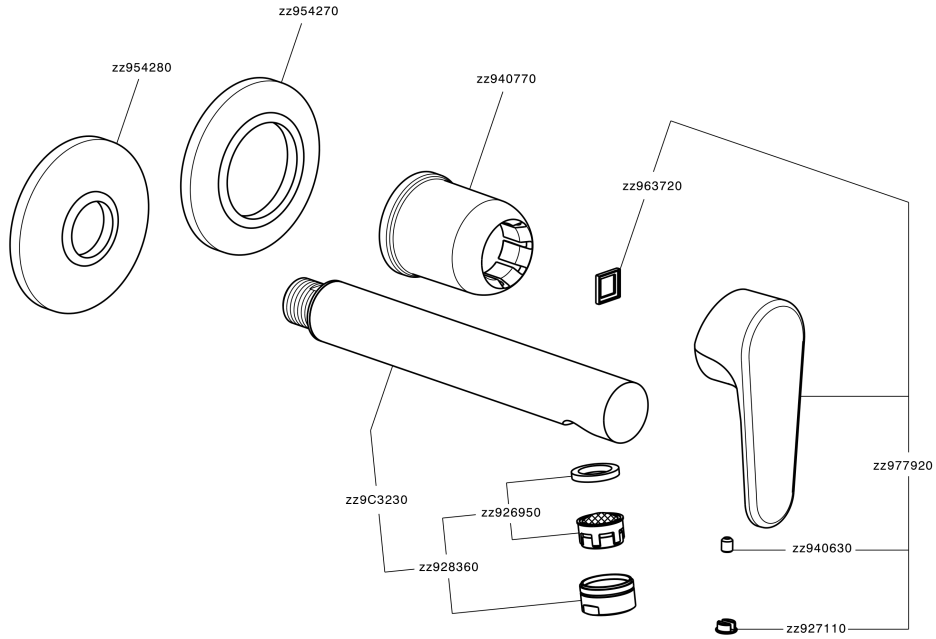

Exposed part for single lever washbasin valve H3_AH005511

AH005511

<https://en.huberitalia.com/exposed-part-for-single-lever-washbasin-valve-h3-ah005511>

Concealed single lever washbasin mixer Easy-Box CONCEALED_ZB002450

ZB002450

<https://en.huberitalia.com/concealed-single-lever-washbasin-mixer-easy-box-concealed-zb002450>

2026-06-09