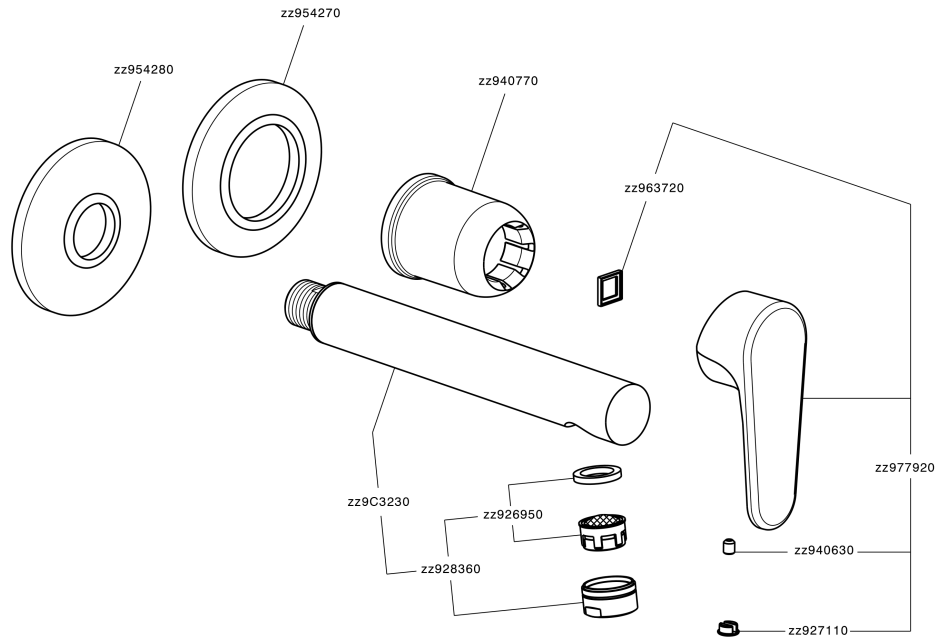

Exposed part for single lever washbasin valve H3_AH005511

AH005511

<https://en.huberitalia.com/exposed-part-for-single-lever-washbasin-valve-h3-ah005511>

Concealed single lever washbasin mixer Easy-Box CONCEALED_ZB002450

ZB002450

<https://en.huberitalia.com/concealed-single-lever-washbasin-mixer-easy-box-concealed-zb002450>

2026-07-01