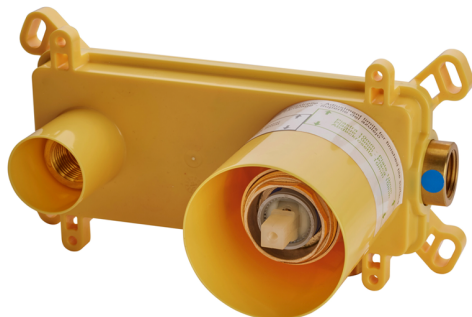

## Exposed part for single lever washbasin valve H3\_AH005511

MODEL **AH005511**

Exposed part for single lever washbasin valve, without concealed part, spout L.200 mm, for item Easy-Box ZB002450 and art. ZB025510

## Concealed single lever washbasin mixer Easy-Box CONCEALED\_ZB002450

MODEL **ZB002450**

Concealed single lever washbasin mixer  
Easy-Box, with protection guard box, without trim kit

AVAILABLE FINISHINGS

CHARACTERISTICS

Installation	<b>Concealed</b>
Cartridge Spare Parts	<b>ZZ95409000</b>
<b>35 mm Cartridge</b>	
Concealed	<b>1</b>

Piastra/Plate/Plaque/Platte/Placa

2-3mm: XX 56-76

10mm: XX 48-68

### DeviaStop

The Huber Devia Stop technology allows to adjust the water flow and to direct it to the selected output point (overhead soaker, hand shower, etc).

2026-05-19