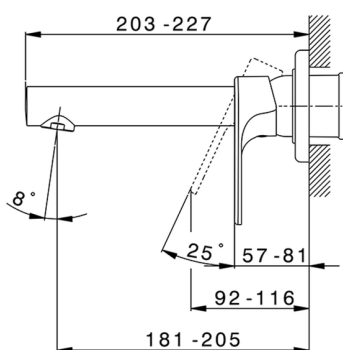

CHARACTERISTICS

Installation **Concealed**
Required concealed parts **ZB002450**