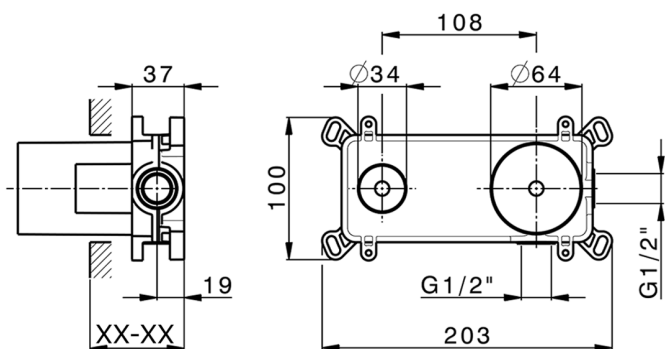

## Concealed single lever washbasin mixer Easy-Box CONCEALED\_ZB002450

MODEL **ZB002450**

Concealed single lever washbasin mixer  
Easy-Box, with protection guard box, without trim kit

AVAILABLE FINISHINGS

CHARACTERISTICS

Installation	<b>Concealed</b>
Cartridge Spare Parts	<b>ZZ95409000</b>
<b>35 mm Cartridge</b>	
Concealed	<b>1</b>

Piastra/Plate/Plaque/Platte/Placa

2-3mm: XX 56-76

10mm: XX 48-68