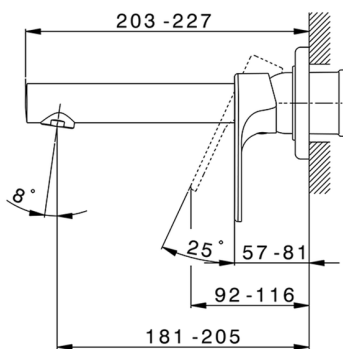

Exposed part for single lever washbasin valve H3_AH005511

MODEL **AH005511**

Exposed part for single lever washbasin valve, without concealed part, spout L.200 mm, for item Easy-Box ZB002450 and art. ZB025510

AVAILABLE FINISHINGS

-  **21** 21 Chrome
-  **2F** 2F Brushed Nickel
-  **40** 40 Matt Black

CHARACTERISTICS

Installation **Concealed**
 Required concealed parts **ZB002450**

Exposed part for single lever washbasin valve H3_AH005511

AH005511

<https://en.huberitalia.com/exposed-part-for-single-lever-washbasin-valve-h3-ah005511>

Concealed single lever washbasin mixer Easy-Box CONCEALED_ZB002450

MODEL **ZB002450**

Concealed single lever washbasin mixer
Easy-Box, with protection guard box, without trim kit

AVAILABLE FINISHINGS

CHARACTERISTICS

Installation	Concealed
Cartridge Spare Parts	ZZ95409000
35 mm Cartridge	
Concealed	1

Piastra/Plate/Plaque/Platte/Placa

2-3mm: XX 56-76

10mm: XX 48-68

DeviaStop

The Huber Devia Stop technology allows to adjust the water flow and to direct it to the selected output point (overhead soaker, hand shower, etc).