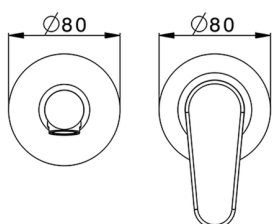

AVAILABLE FINISHINGS

- **21** 21 Chrome
- **2F** 2F Brushed Nickel
- **40** 40 Matt Black