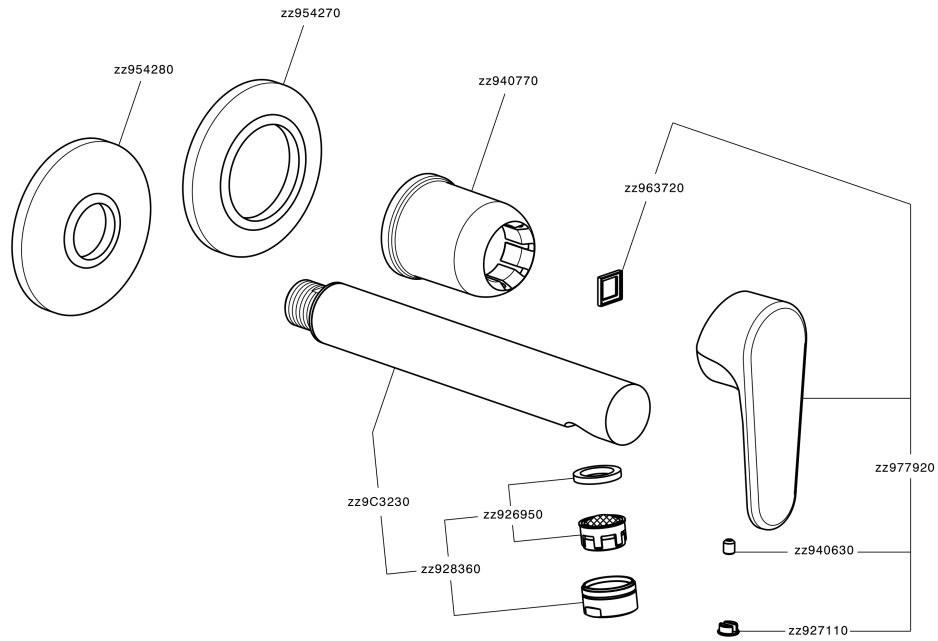

## Exposed part for single lever washbasin valve H3\_AH005511

MODEL **AH005511**

Exposed part for single lever washbasin valve, without concealed part, spout L.200 mm, for item Easy-Box ZB002450 and art. ZB025510

## Exposed part for single lever washbasin valve H3\_AH005511

AH005511

<https://en.huberitalia.com/exposed-part-for-single-lever-washbasin-valve-h3-ah005511>

## Concealed single lever washbasin mixer Easy-Box CONCEALED\_ZB002450

MODEL **ZB002450**

Concealed single lever washbasin mixer  
Easy-Box, with protection guard box, without trim kit

AVAILABLE FINISHINGS

CHARACTERISTICS

Installation	<b>Concealed</b>
Cartridge Spare Parts	<b>ZZ95409000</b>
<b>35 mm Cartridge</b>	
Concealed	<b>1</b>

Piastra/Plate/Plaque/Platte/Placa

2-3mm: XX 56-76

10mm: XX 48-68