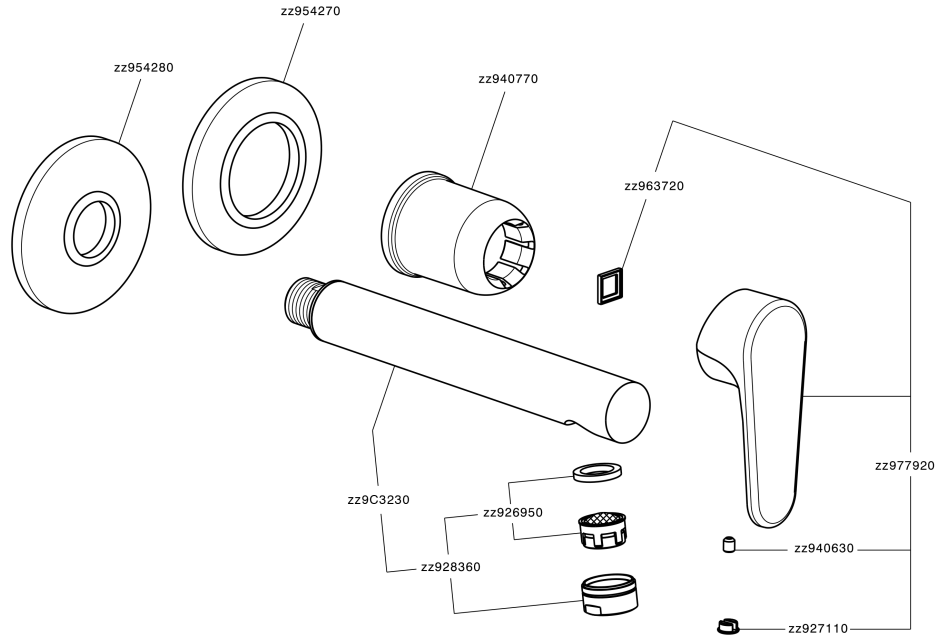

Exposed part for single lever washbasin valve H3_AH005511

MODEL **AH005511**

Exposed part for single lever washbasin valve, without concealed part, spout L.200 mm, for item Easy-Box ZB002450 and art. ZB025510

AVAILABLE FINISHINGS

-  **21** 21 Chrome
-  **2F** 2F Brushed Nickel
-  **40** 40 Matt Black

CHARACTERISTICS

Installation **Concealed**
 Required concealed parts **ZB002450**

Exposed part for single lever washbasin valve H3_AH005511

AH005511

<https://en.huberitalia.com/exposed-part-for-single-lever-washbasin-valve-h3-ah005511>

Concealed single lever washbasin mixer Easy-Box CONCEALED_ZB002450

MODEL **ZB002450**

Concealed single lever washbasin mixer
Easy-Box, with protection guard box, without trim kit

AVAILABLE FINISHINGS

CHARACTERISTICS

Installation	Concealed
Cartridge Spare Parts	ZZ95409000
35 mm Cartridge	
Concealed	1

Piastra/Plate/Plaque/Platte/Placa

2-3mm: XX 56-76

10mm: XX 48-68

DeviaStop

The Huber Devia Stop technology allows to adjust the water flow and to direct it to the selected output point (overhead soaker, hand shower, etc).