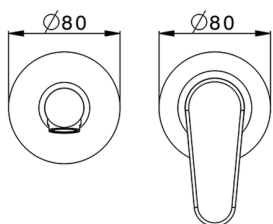

Exposed part for single lever washbasin valve H3_AH005511

MODEL **AH005511**

Exposed part for single lever washbasin valve, without concealed part, spout L.200 mm, for item Easy-Box ZB002450 and art. ZB025510

AVAILABLE FINISHINGS

-  **21** 21 Chrome
-  **2F** 2F Brushed Nickel
-  **40** 40 Matt Black

CHARACTERISTICS

Installation **Concealed**
 Required concealed parts **ZB002450**

Exposed part for single lever washbasin valve H3_AH005511

AH005511

<https://en.huberitalia.com/exposed-part-for-single-lever-washbasin-valve-h3-ah005511>

Concealed single lever washbasin mixer Easy-Box CONCEALED_ZB002450

MODEL **ZB002450**

Concealed single lever washbasin mixer
Easy-Box, with protection guard box, without trim kit

AVAILABLE FINISHINGS

CHARACTERISTICS

Installation	Concealed
Cartridge Spare Parts	ZZ95409000
35 mm Cartridge	
Concealed	1

Piastra/Plate/Plaque/Platte/Placa

2-3mm: XX 56-76

10mm: XX 48-68

DeviaStop

The Huber Devia Stop technology allows to adjust the water flow and to direct it to the selected output point (overhead soaker, hand shower, etc).