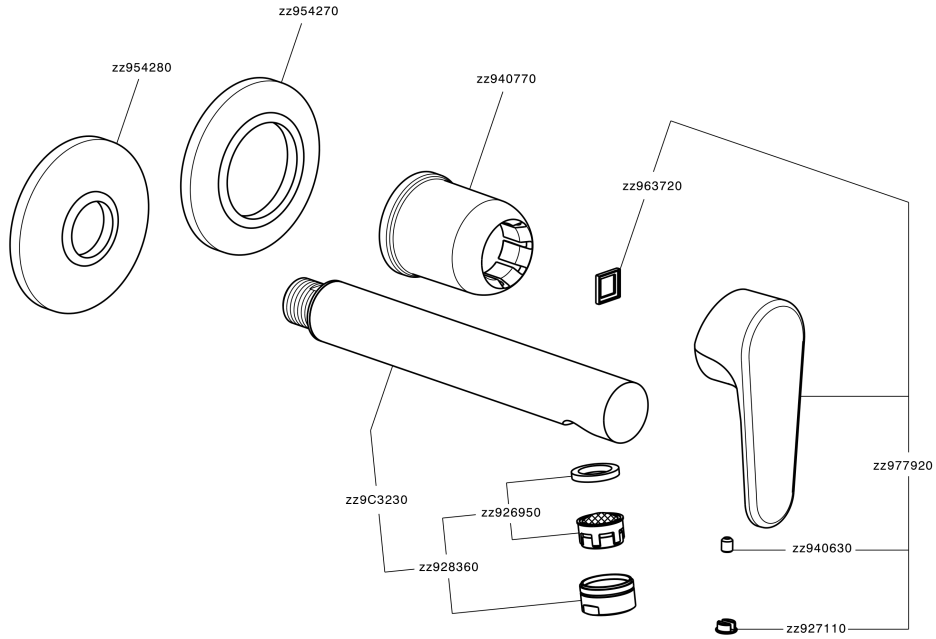

Exposed part for single lever washbasin valve H3_AH005511

AH005511

<https://en.huberitalia.com/exposed-part-for-single-lever-washbasin-valve-h3-ah005511>

Concealed single lever washbasin mixer Easy-Box CONCEALED_ZB002450

ZB002450

<https://en.huberitalia.com/concealed-single-lever-washbasin-mixer-easy-box-concealed-zb002450>

2026-04-06