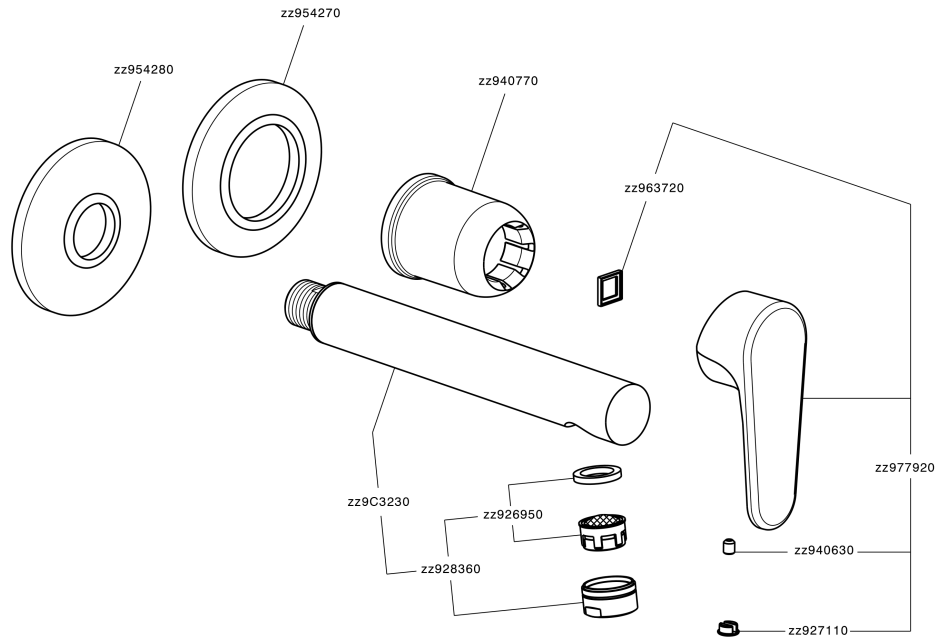

## Exposed part for single lever washbasin valve H3\_AH005511

AH005511

<https://en.huberitalia.com/exposed-part-for-single-lever-washbasin-valve-h3-ah005511>

## Concealed single lever washbasin mixer Easy-Box CONCEALED\_ZB002450

ZB002450

<https://en.huberitalia.com/concealed-single-lever-washbasin-mixer-easy-box-concealed-zb002450>

2026-07-01