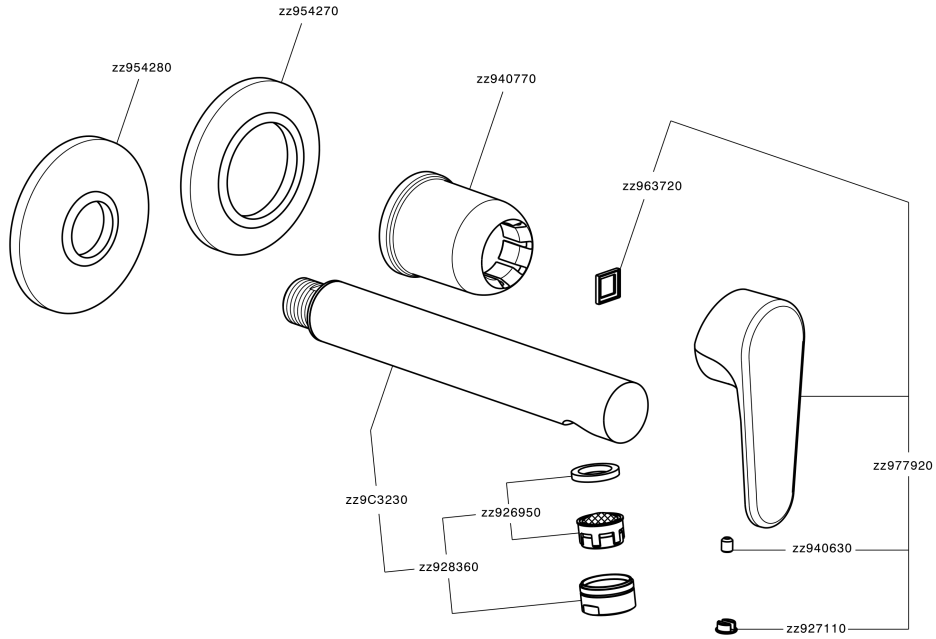

## Exposed part for single lever washbasin valve H3\_AH005511

AH005511

<https://en.huberitalia.com/exposed-part-for-single-lever-washbasin-valve-h3-ah005511>

## Concealed single lever washbasin mixer Easy-Box CONCEALED\_ZB002450

ZB002450

<https://en.huberitalia.com/concealed-single-lever-washbasin-mixer-easy-box-concealed-zb002450>

2026-04-10