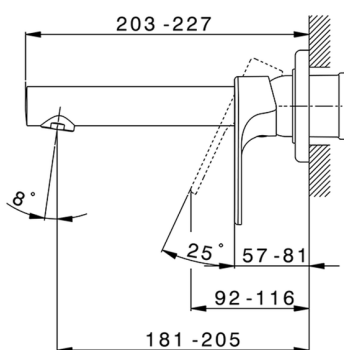

Exposed part for single lever washbasin valve H3_AH005511

MODEL **AH005511**

Exposed part for single lever washbasin valve, without concealed part, spout L.200 mm, for item Easy-Box ZB002450 and art. ZB025510

AVAILABLE FINISHINGS

-  **21** 21 Chrome
-  **2F** 2F Brushed Nickel
-  **40** 40 Matt Black

CHARACTERISTICS

Installation **Concealed**
 Required concealed parts **ZB002450**

Exposed part for single lever washbasin valve H3_AH005511

AH005511

<https://en.huberitalia.com/exposed-part-for-single-lever-washbasin-valve-h3-ah005511>

Concealed single lever washbasin mixer Easy-Box CONCEALED_ZB002450

MODEL **ZB002450**

Concealed single lever washbasin mixer
Easy-Box, with protection guard box, without trim kit

AVAILABLE FINISHINGS

04 04 Without finishing

CHARACTERISTICS

Installation	Concealed
Cartridge Spare Parts	ZZ95409000
35 mm Cartridge	
Concealed	1

Piastra/Plate/Plaque/Platte/Placa

2-3mm: XX 56-76

10mm: XX 48-68