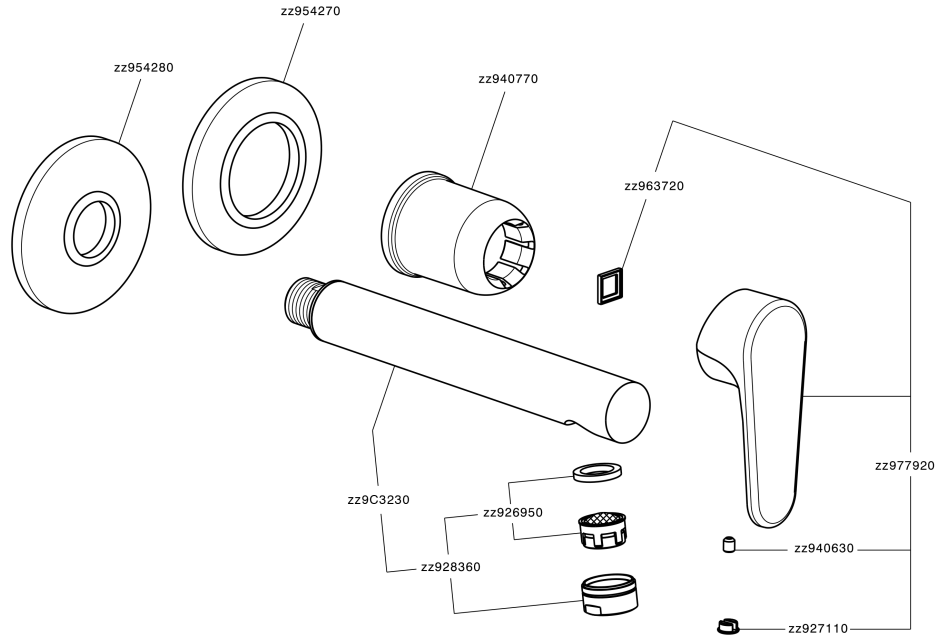

Exposed part for single lever washbasin valve H3_AH005511

MODEL **AH005511**

Exposed part for single lever washbasin valve, without concealed part, spout L.200 mm, for item Easy-Box ZB002450 and art. ZB025510

AVAILABLE FINISHINGS

-  **21** 21 Chrome
-  **2F** 2F Brushed Nickel
-  **40** 40 Matt Black

CHARACTERISTICS

Installation **Concealed**
 Required concealed parts **ZB002450**

Exposed part for single lever washbasin valve H3_AH005511

AH005511

<https://en.huberitalia.com/exposed-part-for-single-lever-washbasin-valve-h3-ah005511>

Concealed single lever washbasin mixer Easy-Box CONCEALED_ZB002450

MODEL **ZB002450**

Concealed single lever washbasin mixer
Easy-Box, with protection guard box, without trim kit

AVAILABLE FINISHINGS

04 04 Without finishing

CHARACTERISTICS

Installation	Concealed
Cartridge Spare Parts	ZZ95409000
35 mm Cartridge	
Concealed	1

Piastra/Plate/Plaque/Platte/Placa

2-3mm: XX 56-76

10mm: XX 48-68