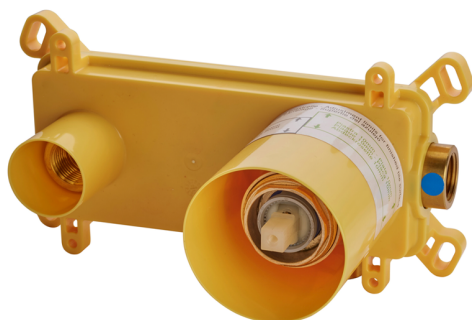

Exposed part for single lever washbasin valve H3_AH005511

MODEL **AH005511**

Exposed part for single lever washbasin valve, without concealed part, spout L.200 mm, for item Easy-Box ZB002450 and art. ZB025510

AVAILABLE FINISHINGS

-  **21** 21 Chrome
-  **2F** 2F Brushed Nickel
-  **40** 40 Matt Black

CHARACTERISTICS

Installation **Concealed**
 Required concealed parts **ZB002450**

Exposed part for single lever washbasin valve H3_AH005511

AH005511

<https://en.huberitalia.com/exposed-part-for-single-lever-washbasin-valve-h3-ah005511>

Concealed single lever washbasin mixer Easy-Box CONCEALED_ZB002450

MODEL **ZB002450**

Concealed single lever washbasin mixer
Easy-Box, with protection guard box, without trim kit

AVAILABLE FINISHINGS

04 04 Without finishing

CHARACTERISTICS

Installation	Concealed
Cartridge Spare Parts	ZZ95409000
35 mm Cartridge	
Concealed	1

Piastra/Plate/Plaque/Platte/Placa

2-3mm: XX 56-76

10mm: XX 48-68