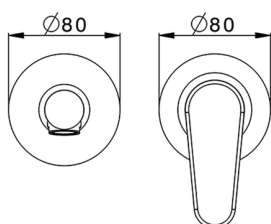

Exposed part for single lever washbasin valve H3_AH005511

MODEL **AH005511**

Exposed part for single lever washbasin valve, without concealed part, spout L.200 mm, for item Easy-Box ZB002450 and art. ZB025510

AVAILABLE FINISHINGS

-  **21** 21 Chrome
-  **2F** 2F Brushed Nickel
-  **40** 40 Matt Black

CHARACTERISTICS

Installation **Concealed**
 Required concealed parts **ZB002450**

Exposed part for single lever washbasin valve H3_AH005511

AH005511

<https://en.huberitalia.com/exposed-part-for-single-lever-washbasin-valve-h3-ah005511>

Concealed single lever washbasin mixer Easy-Box CONCEALED_ZB002450

MODEL **ZB002450**

Concealed single lever washbasin mixer
Easy-Box, with protection guard box, without trim kit

AVAILABLE FINISHINGS

04 04 Without finishing

CHARACTERISTICS

Installation	Concealed
Cartridge Spare Parts	ZZ95409000
35 mm Cartridge	
Concealed	1

Piastra/Plate/Plaque/Platte/Placa

2-3mm: XX 56-76

10mm: XX 48-68