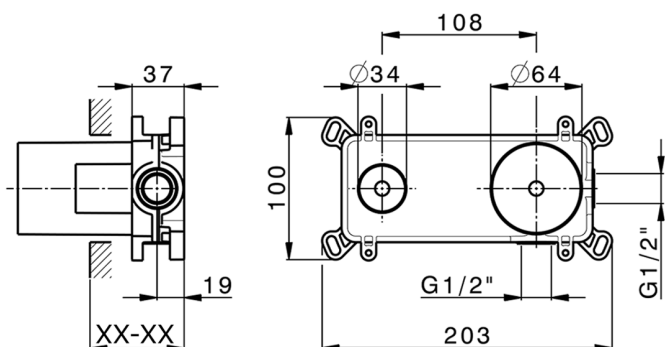

Exposed part for single lever washbasin valve H3_AH005511

MODEL **AH005511**

Exposed part for single lever washbasin valve, without concealed part, spout L.200 mm, for item Easy-Box ZB002450 and art. ZB025510

AH005511

<https://en.huberitalia.com/exposed-part-for-single-lever-washbasin-valve-h3-ah005511>

Concealed single lever washbasin mixer Easy-Box CONCEALED_ZB002450

MODEL **ZB002450**

Concealed single lever washbasin mixer
Easy-Box, with protection guard box, without trim kit

AVAILABLE FINISHINGS

04 04 Without finishing

CHARACTERISTICS

Installation	Concealed
Cartridge Spare Parts	ZZ95409000
35 mm Cartridge	
Concealed	1

Piastra/Plate/Plaque/Platte/Placa

2-3mm: XX 56-76

10mm: XX 48-68