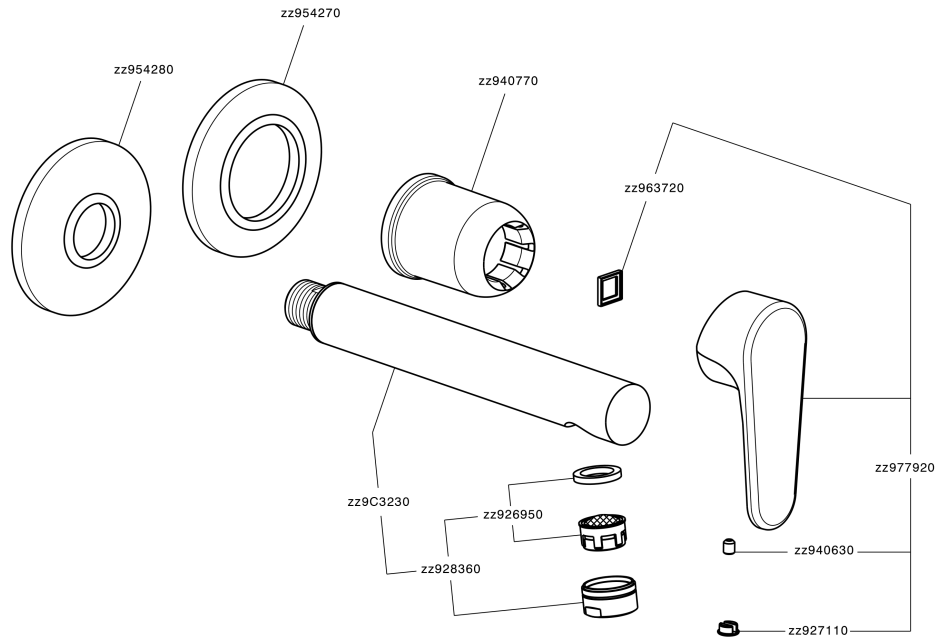

Exposed part for single lever washbasin valve H3_AH005511

AH005511

<https://en.huberitalia.com/exposed-part-for-single-lever-washbasin-valve-h3-ah005511>

Concealed single lever washbasin mixer Easy-Box CONCEALED_ZB002450

ZB002450

<https://en.huberitalia.com/concealed-single-lever-washbasin-mixer-easy-box-concealed-zb002450>

2026-04-28