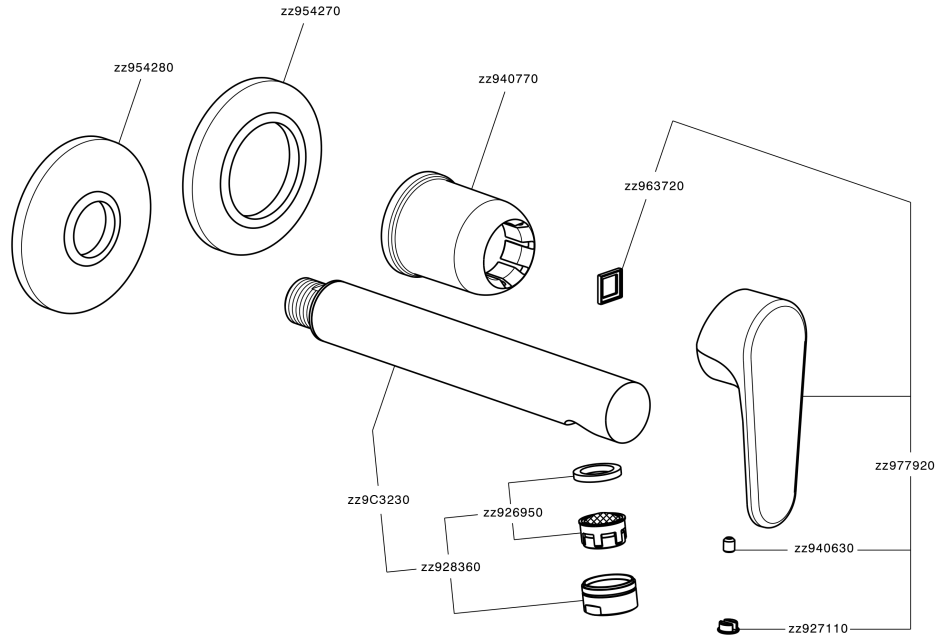

## Exposed part for single lever washbasin valve H3\_AH005511

AH005511

<https://en.huberitalia.com/exposed-part-for-single-lever-washbasin-valve-h3-ah005511>

## Concealed single lever washbasin mixer Easy-Box CONCEALED\_ZB002450

ZB002450

<https://en.huberitalia.com/concealed-single-lever-washbasin-mixer-easy-box-concealed-zb002450>

2026-04-29