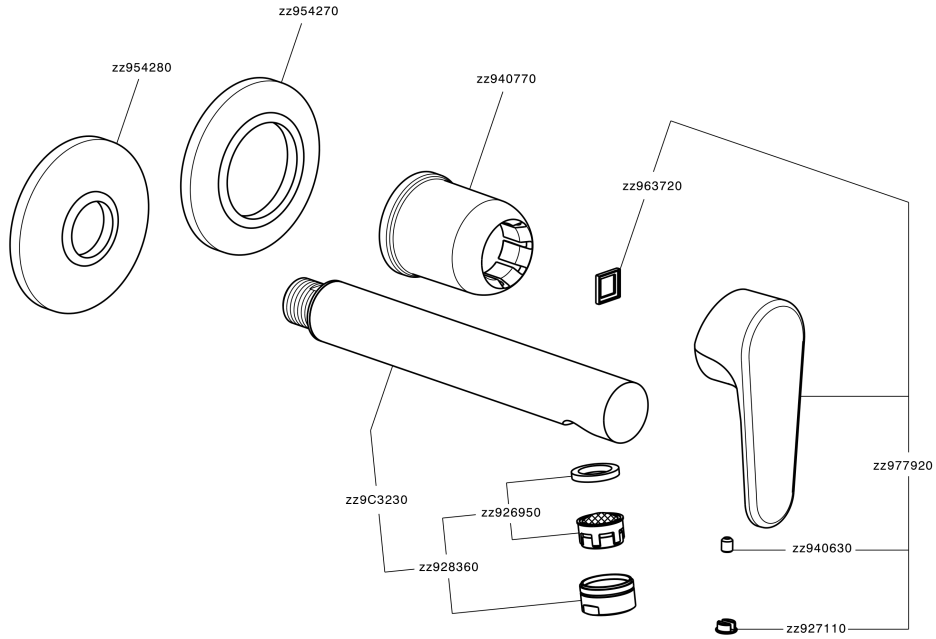

## Exposed part for single lever washbasin valve H3\_AH005511

AH005511

<https://en.huberitalia.com/exposed-part-for-single-lever-washbasin-valve-h3-ah005511>

## Concealed single lever washbasin mixer Easy-Box CONCEALED\_ZB002450

ZB002450

<https://en.huberitalia.com/concealed-single-lever-washbasin-mixer-easy-box-concealed-zb002450>

2026-04-06