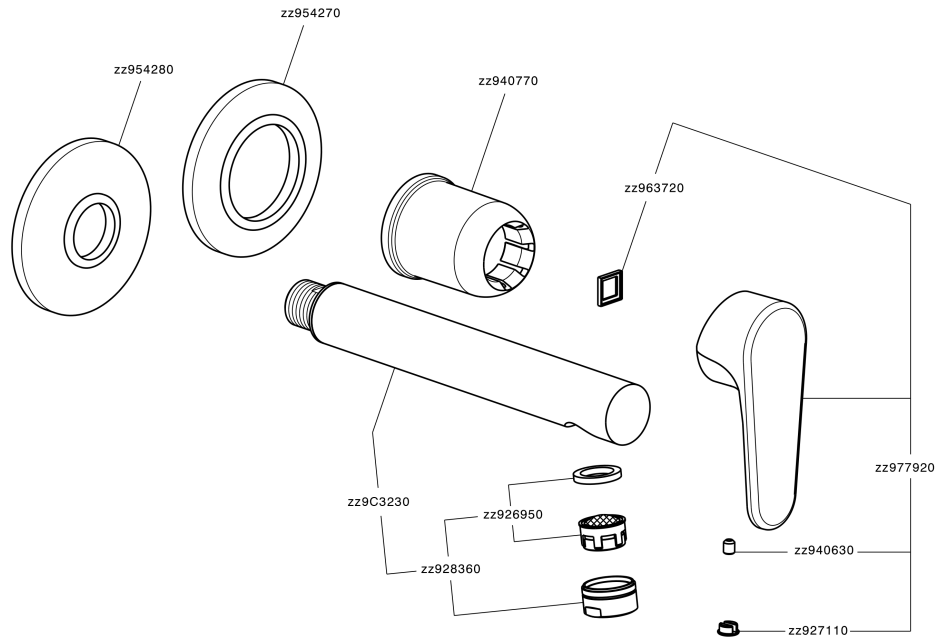

Exposed part for single lever washbasin valve H3_AH005511

AH005511

<https://en.huberitalia.com/exposed-part-for-single-lever-washbasin-valve-h3-ah005511>

Concealed single lever washbasin mixer Easy-Box CONCEALED_ZB002450

ZB002450

<https://en.huberitalia.com/concealed-single-lever-washbasin-mixer-easy-box-concealed-zb002450>

2026-06-10