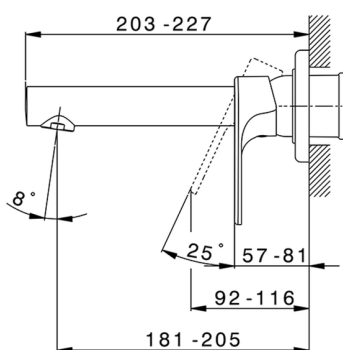

Exposed part for single lever washbasin valve H3_AH005511

MODEL **AH005511**

Exposed part for single lever washbasin valve, without concealed part, spout L.200 mm, for item Easy-Box ZB002450 and art. ZB025510

AVAILABLE FINISHINGS

-  **21** 21 Chrome
-  **2F** 2F Brushed Nickel
-  **40** 40 Matt Black

CHARACTERISTICS

Installation **Concealed**
 Required concealed parts **ZB002450**

Exposed part for single lever washbasin valve H3_AH005511

AH005511

<https://en.huberitalia.com/exposed-part-for-single-lever-washbasin-valve-h3-ah005511>

Concealed single lever washbasin mixer Easy-Box CONCEALED_ZB002450

MODEL **ZB002450**

Concealed single lever washbasin mixer
Easy-Box, with protection guard box, without trim kit

AVAILABLE FINISHINGS

CHARACTERISTICS

Installation	Concealed
Cartridge Spare Parts	ZZ95409000
35 mm Cartridge	
Concealed	1

Piastra/Plate/Plaque/Platte/Placa

2-3mm: XX 56-76

10mm: XX 48-68

DeviaStop

The Huber Devia Stop technology allows to adjust the water flow and to direct it to the selected output point (overhead soaker, hand shower, etc).