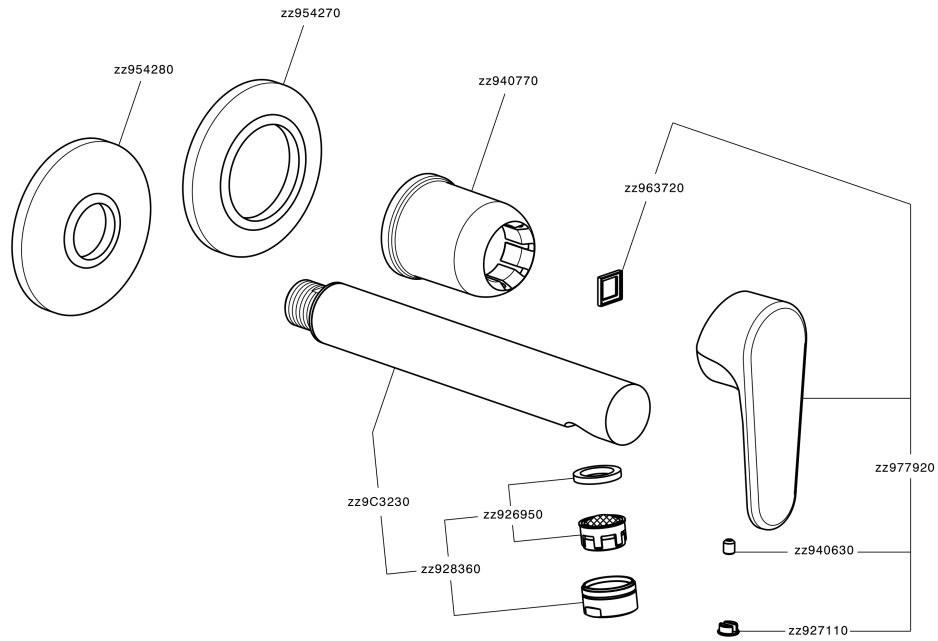

Exposed part for single lever washbasin valve H3_AH005511

MODEL **AH005511**

Exposed part for single lever washbasin valve, without concealed part, spout L.200 mm, for item Easy-Box ZB002450 and art. ZB025510

AVAILABLE FINISHINGS

-  **21** 21 Chrome
-  **2F** 2F Brushed Nickel
-  **40** 40 Matt Black

CHARACTERISTICS

Installation **Concealed**
 Required concealed parts **ZB002450**

Exposed part for single lever washbasin valve H3_AH005511

AH005511

<https://en.huberitalia.com/exposed-part-for-single-lever-washbasin-valve-h3-ah005511>

Concealed single lever washbasin mixer Easy-Box CONCEALED_ZB002450

MODEL **ZB002450**

Concealed single lever washbasin mixer
Easy-Box, with protection guard box, without trim kit

AVAILABLE FINISHINGS

CHARACTERISTICS

Installation	Concealed
Cartridge Spare Parts	ZZ95409000
35 mm Cartridge	
Concealed	1

Piastra/Plate/Plaque/Platte/Placa

2-3mm: XX 56-76

10mm: XX 48-68

DeviaStop

The Huber Devia Stop technology allows to adjust the water flow and to direct it to the selected output point (overhead soaker, hand shower, etc).