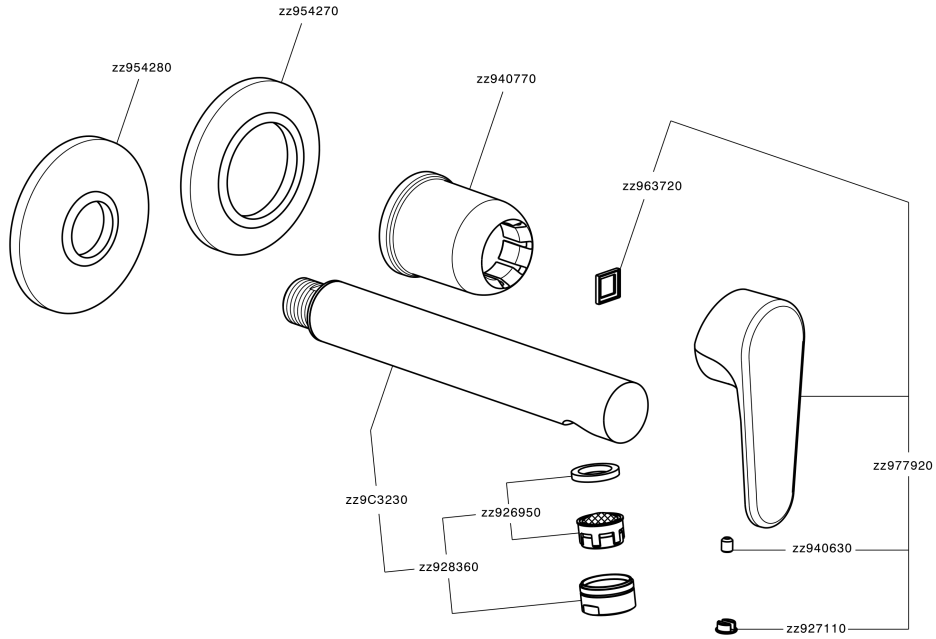

## Exposed part for single lever washbasin valve H3\_AH005511

MODEL **AH005511**

Exposed part for single lever washbasin valve, without concealed part, spout L.200 mm, for item Easy-Box ZB002450 and art. ZB025510

## Exposed part for single lever washbasin valve H3\_AH005511

AH005511

<https://en.huberitalia.com/exposed-part-for-single-lever-washbasin-valve-h3-ah005511>

## Concealed single lever washbasin mixer Easy-Box CONCEALED\_ZB002450

MODEL **ZB002450**

Concealed single lever washbasin mixer  
Easy-Box, with protection guard box, without trim kit

AVAILABLE FINISHINGS

CHARACTERISTICS

Installation	<b>Concealed</b>
Cartridge Spare Parts	<b>ZZ95409000</b>
<b>35 mm Cartridge</b>	
Concealed	<b>1</b>

Piastra/Plate/Plaque/Platte/Placa

2-3mm: XX 56-76

10mm: XX 48-68