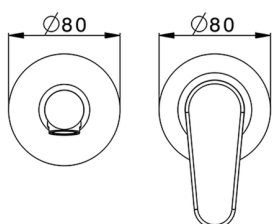

Exposed part for single lever washbasin valve H3_AH005511

MODEL **AH005511**

Exposed part for single lever washbasin valve, without concealed part, spout L.200 mm, for item Easy-Box ZB002450 and art. ZB025510

AVAILABLE FINISHINGS

-  **21** 21 Chrome
-  **2F** 2F Brushed Nickel
-  **40** 40 Matt Black

CHARACTERISTICS

Installation **Concealed**
 Required concealed parts **ZB002450**

Exposed part for single lever washbasin valve H3_AH005511

AH005511

<https://en.huberitalia.com/exposed-part-for-single-lever-washbasin-valve-h3-ah005511>

Concealed single lever washbasin mixer Easy-Box CONCEALED_ZB002450

MODEL **ZB002450**

Concealed single lever washbasin mixer
Easy-Box, with protection guard box, without trim kit

AVAILABLE FINISHINGS

CHARACTERISTICS

Installation	Concealed
Cartridge Spare Parts	ZZ95409000
35 mm Cartridge	
Concealed	1

Piastra/Plate/Plaque/Platte/Placa

2-3mm: XX 56-76

10mm: XX 48-68

DeviaStop

The Huber Devia Stop technology allows to adjust the water flow and to direct it to the selected output point (overhead soaker, hand shower, etc).